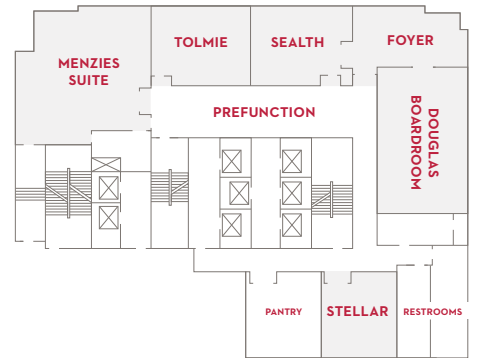

GRAND HYATT SEATTLE

721 Pine Street
Seattle, Washington 98101, USA

+1 206 774 1234 TELEPHONE
+1 206 774 6311 SALES FAX
+1 206 774 6120 GUEST FAX

grandseattle.hyatt.com

GRAND | HYATT®

FLOOR PLAN

First Floor/Lobby Level Breakouts

Sixth Floor

Seventh Floor