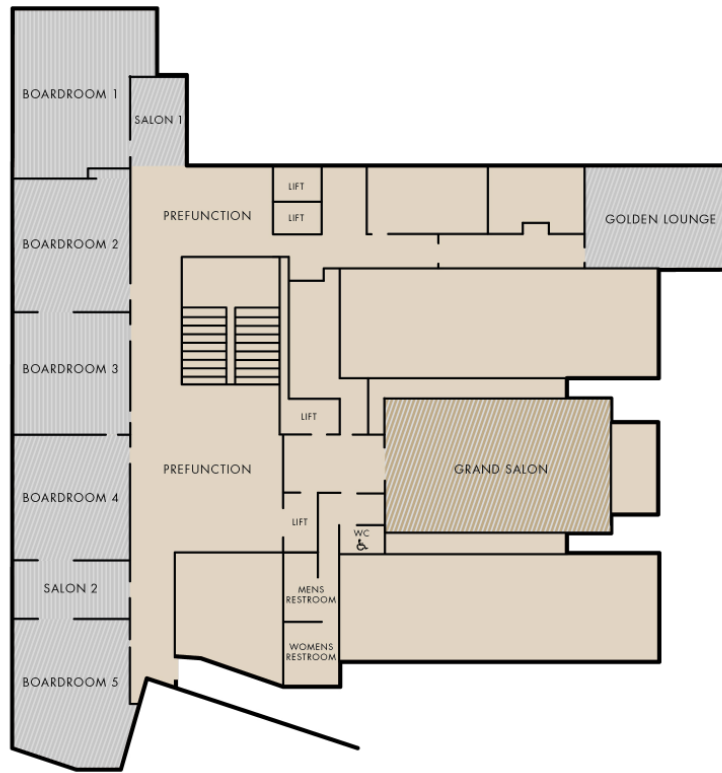

FLOOR PLAN & DIRECTIONS

DIRECTIONS

DRIVING FROM VIENNA INTERNATIONAL AIRPORT

From Vienna International Airport take the A4 towards Vienna City Centre. Change to Ostautobahn and after 5 km turn left onto Saltztorbrücke and continue onto Saltzorgasse. At the next roundabout, take the second exit onto Marc-Aurel Strasse. Turn right into Wipplingerstrasse, after 400 metres turn left into Renngasse. After 230 metres turn left into Freyung and continue onto Heidenschuss. Continue straight onto Am Hof.

VIA PUBLIC TRANSPORTATION FROM TRAIN STATIONS

From Vienna Westbahnhof (West Station) take the metro U3 towards Simmering and leave the train at station Herrengasse. Take the exit Herrengasse and walk straight all the way onto Am Hof. From Vienna Hauptbahnhof (Main Station) take the metro U1 towards Leopoldau and leave the train at station Stephansplatz. Take the exit Graben and walk straight. After 250 metres turn right onto Tuchlauben and immediately left onto Bognergasse. Continue straight onto Am Hof square.