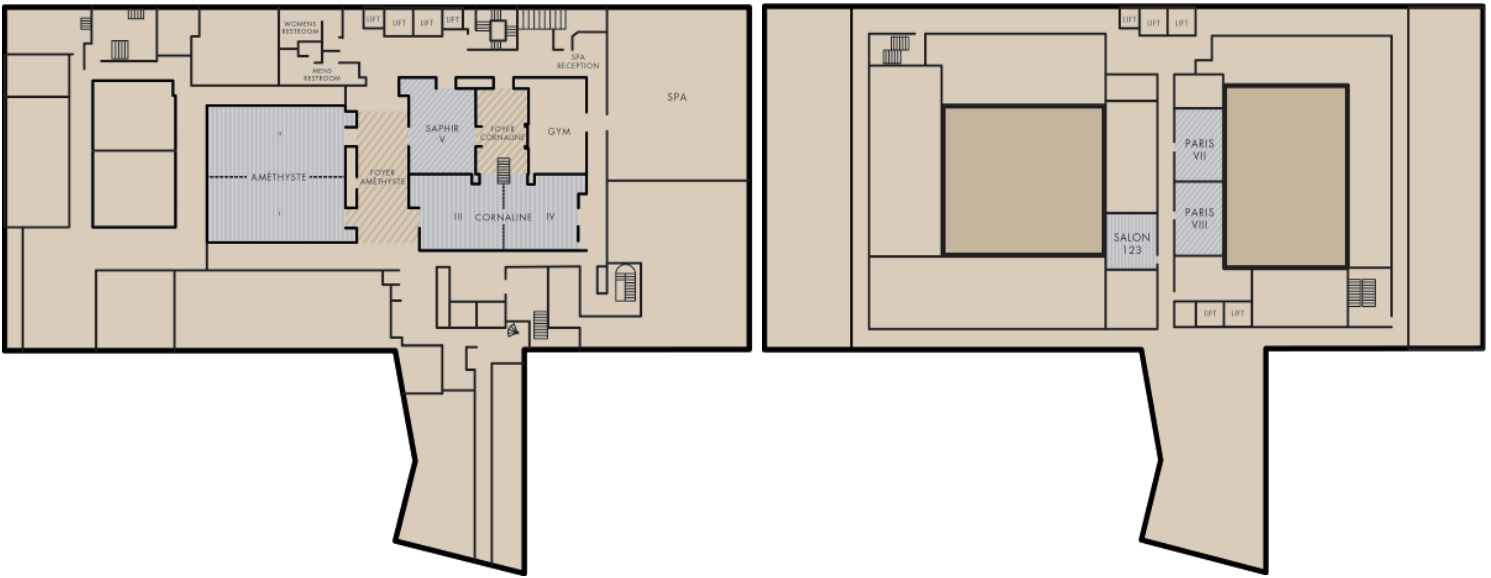

FLOOR PLAN  
& DIRECTIONS

DIRECTIONS

DRIVING FROM AIRPORTS

Orly Airport - 30 kilometres, 45 minutes

Charles de Gaulle Airport - 27 kilometres, 40 minutes

DRIVING OR WALKING FROM TRAIN STATIONS

Opera, Concorde, Madeleine and Pyramide métro stations are all within a ten minute walk.