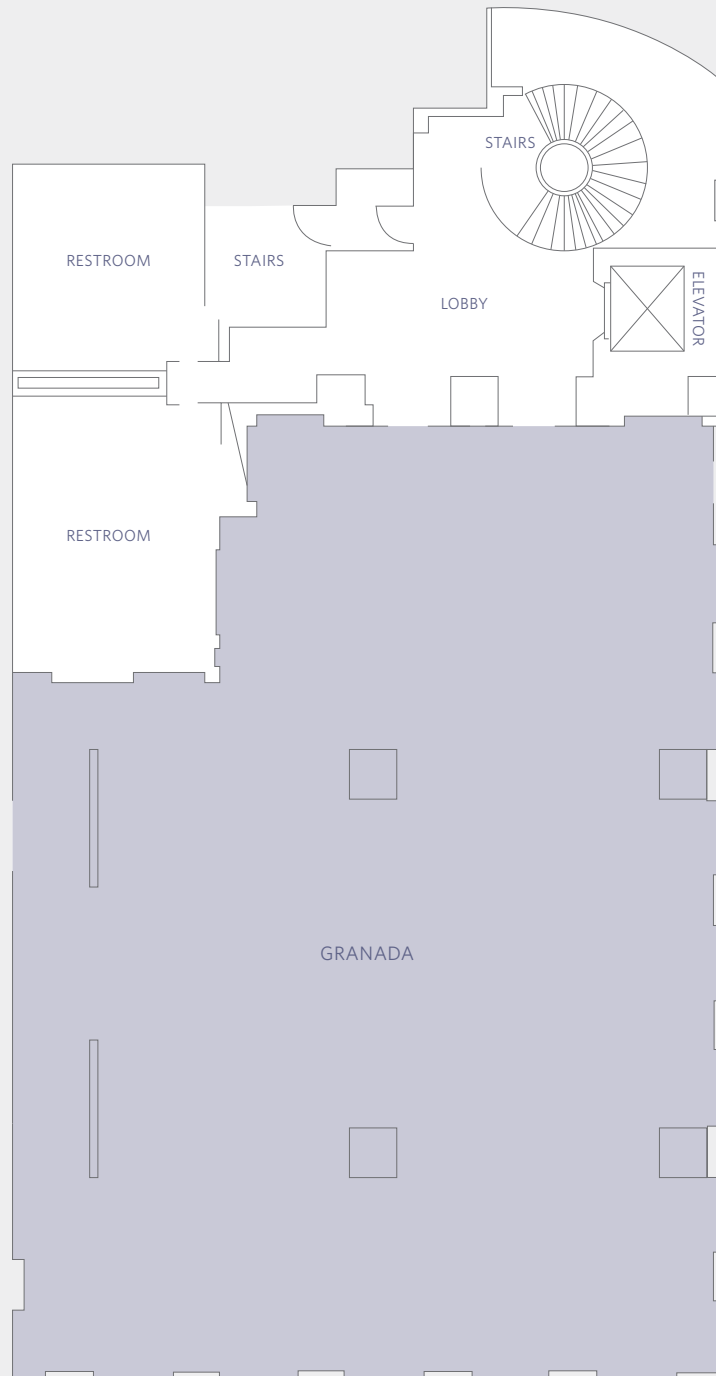

FLOOR PLAN
First Floor