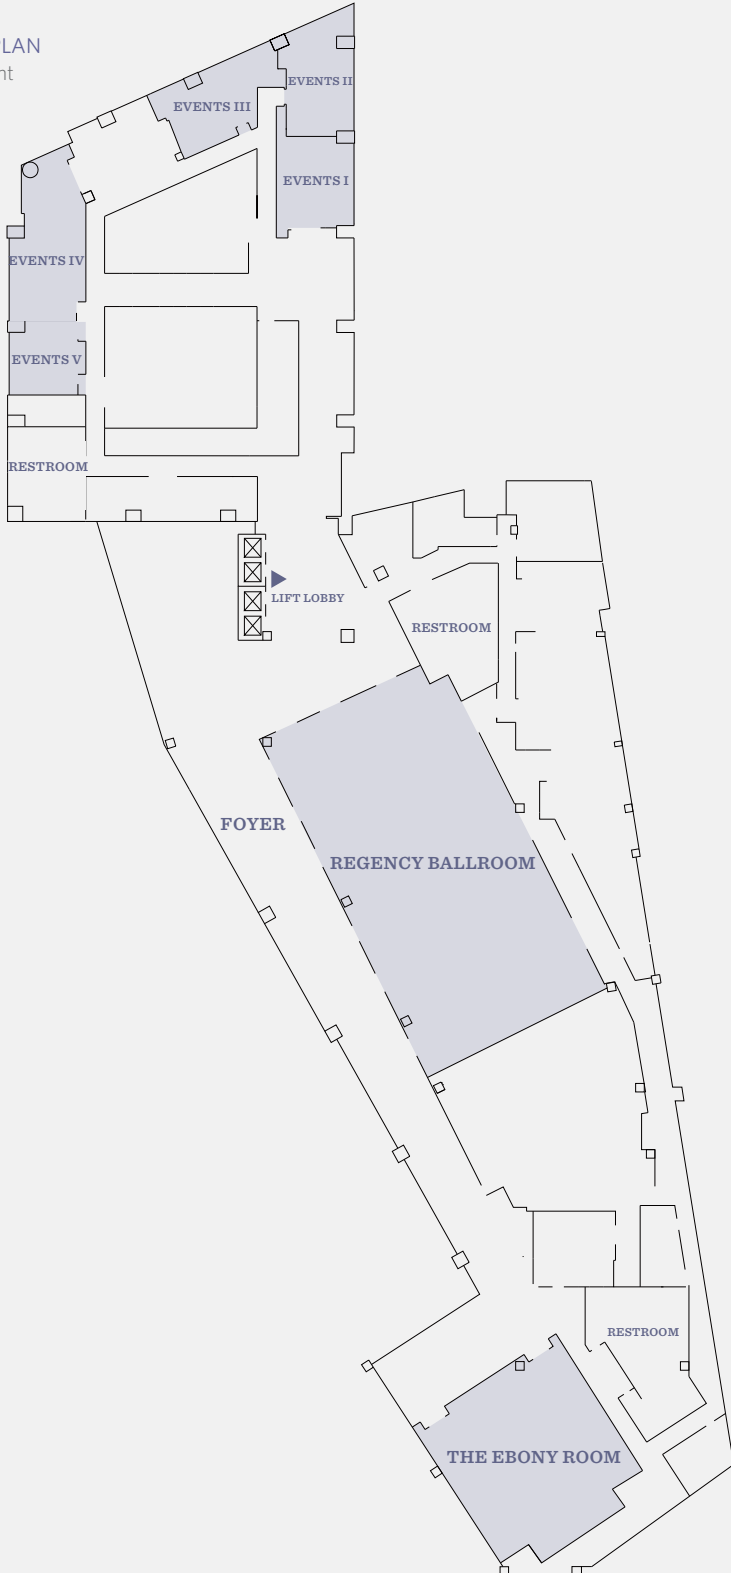

HYATT REGENCY WUXI

109 Renmin Middle Road
Wuxi, Jiangsu Province 214000, China
T +86 510 8989 1234
wuxi.regency.hyatt.com
wuxi.regency@hyatt.com

FLOOR PLAN
Level Eight

Level Sixty-seven