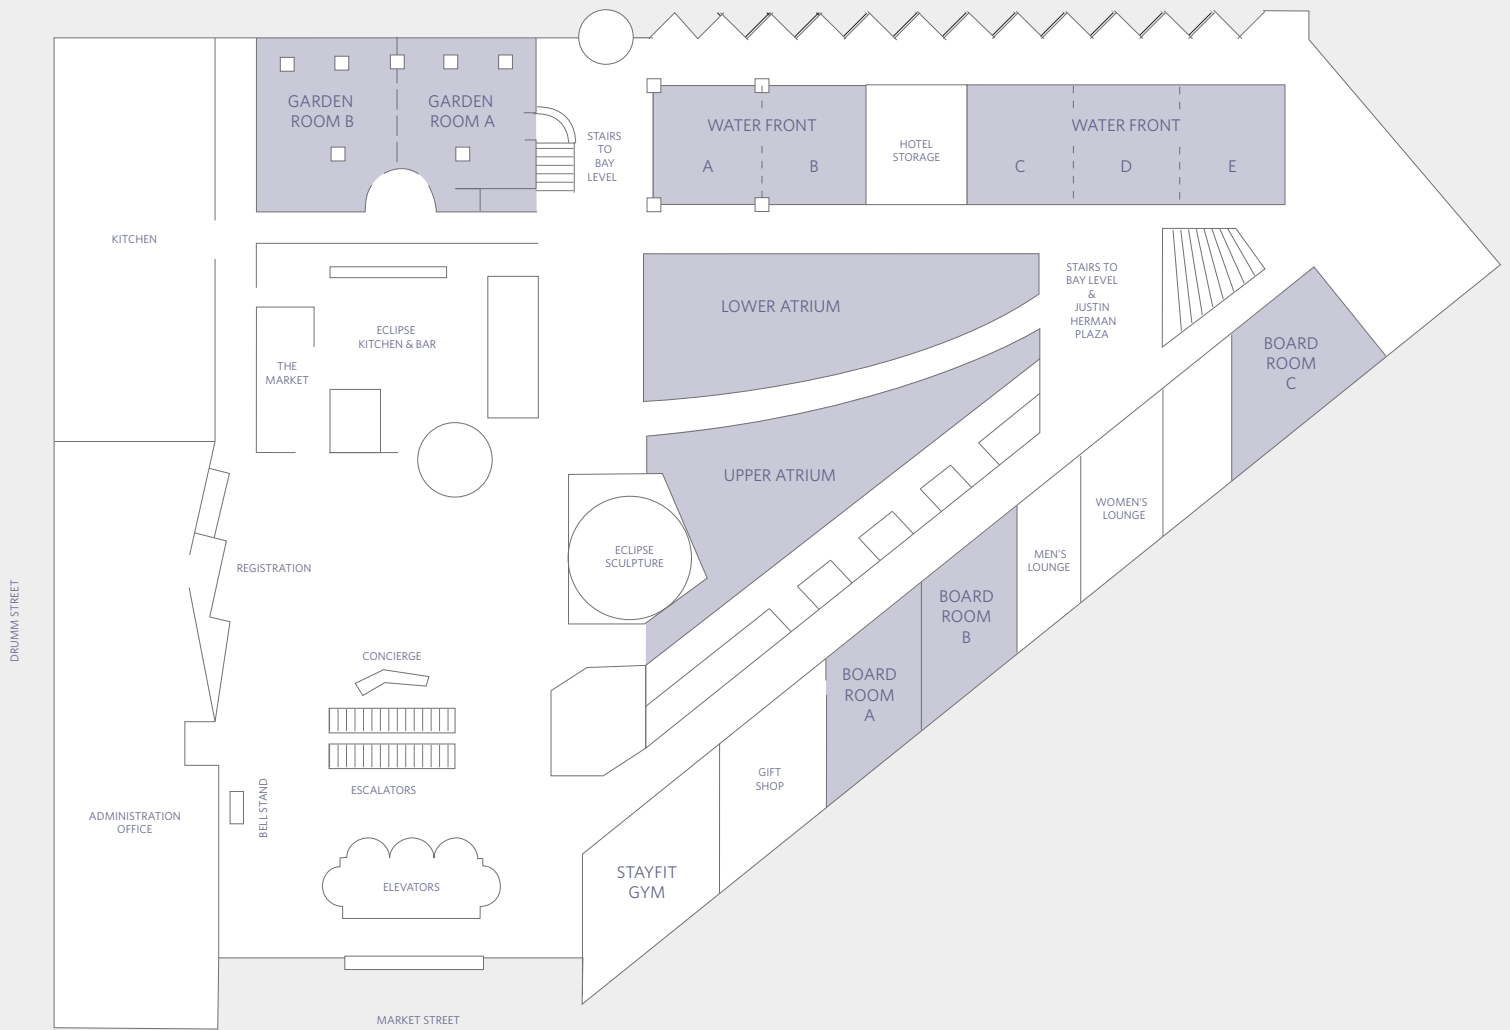

FLOOR PLAN  
Bay Level

HYATT REGENCY SAN FRANCISCO  
5 Embarcadero Center  
San Francisco, California 94111, USA  
T +1 415 788 1234  
F +1 415 398 2567  
sanfrancisco.regency.hyatt.com

FLOOR PLAN  
Atrium Lobby Level

FLOOR PLAN  
 3-D Levels