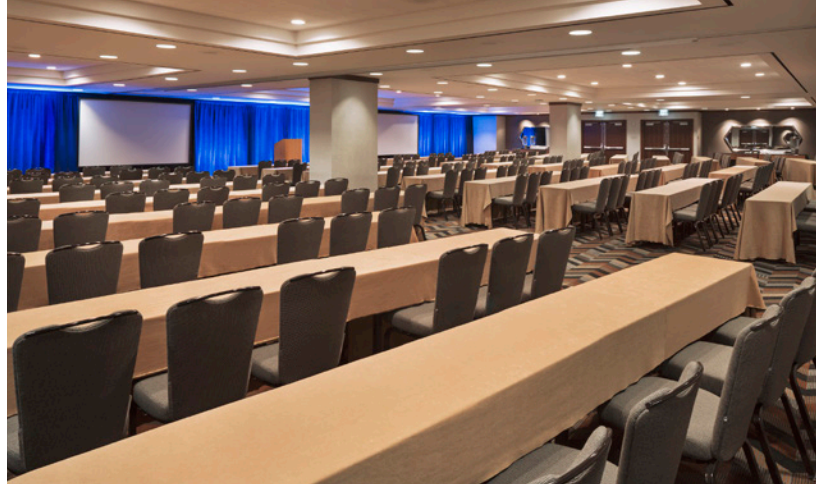

FLOOR PLAN  
Bay Level

HYATT REGENCY SAN FRANCISCO  
5 Embarcadero Center  
San Francisco, California 94111, USA  
T +1 415 788 1234  
F +1 415 398 2567  
sanfrancisco.regency.hyatt.com

FLOOR PLAN  
Atrium Lobby Level