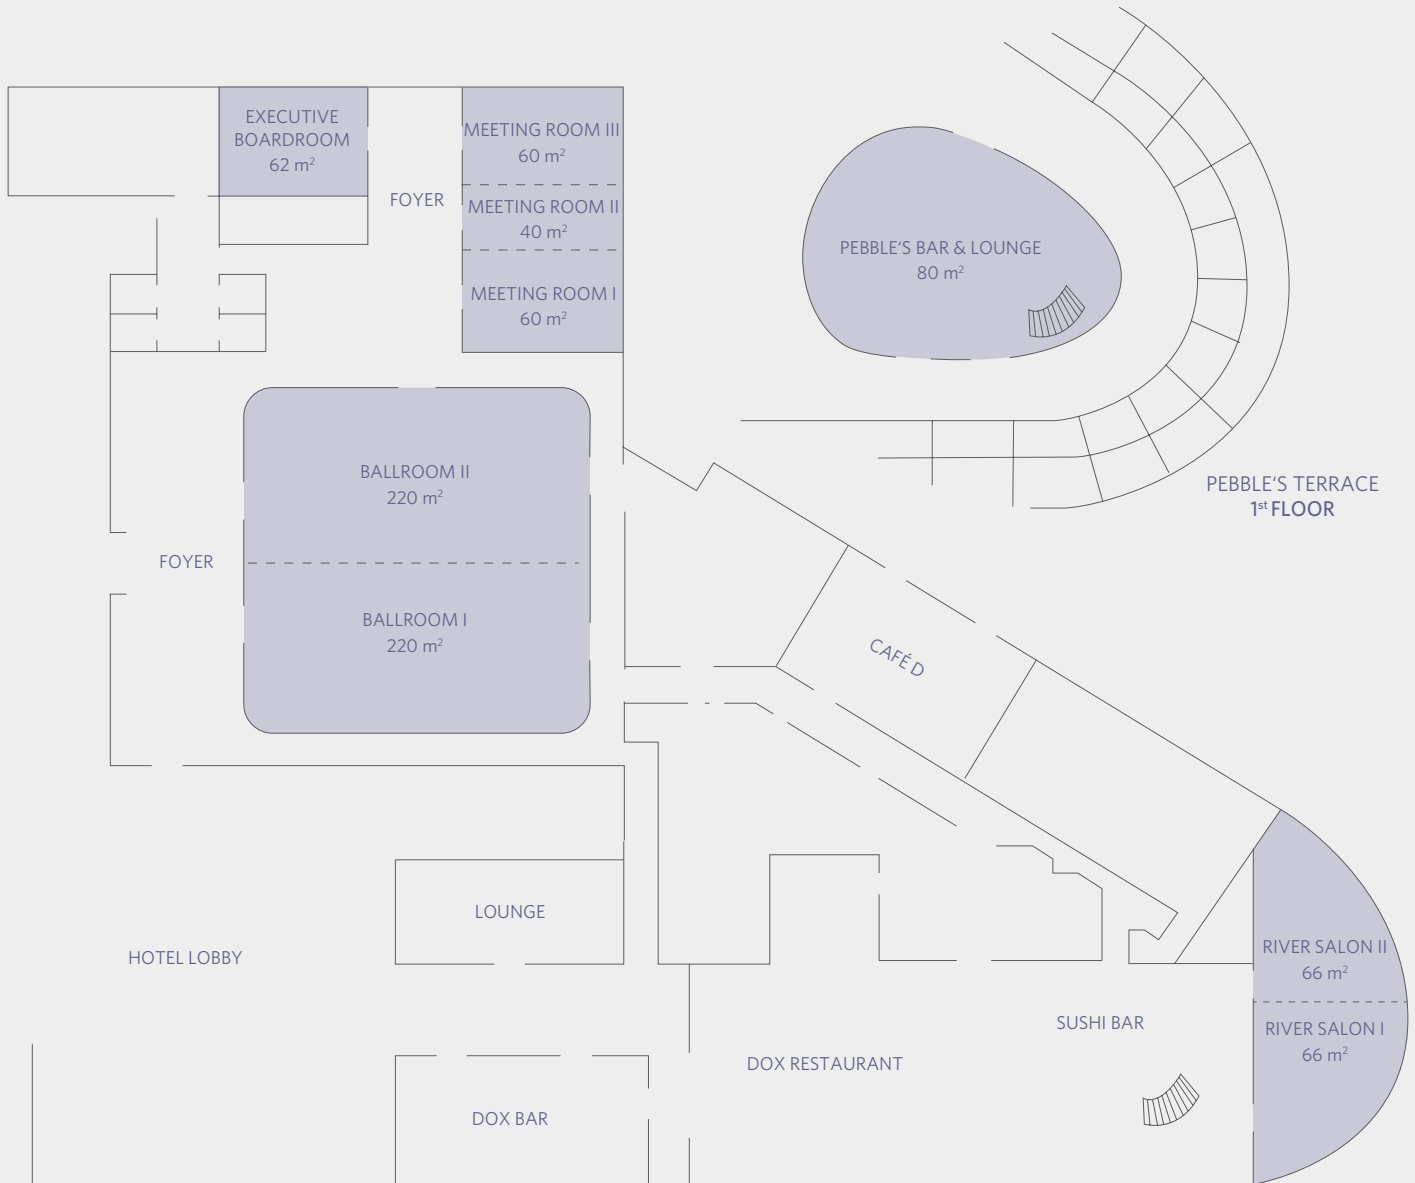

HYATT REGENCY DUSSELDORF
Speditionstrasse 19
40221 Dusseldorf, Germany
T +49 211 9134 1234
F +49 211 9134 1235
E dusseldorf.regency@hyatt.com
dusseldorf.regency.hyatt.com

FLOOR PLAN

GROUND FLOOR