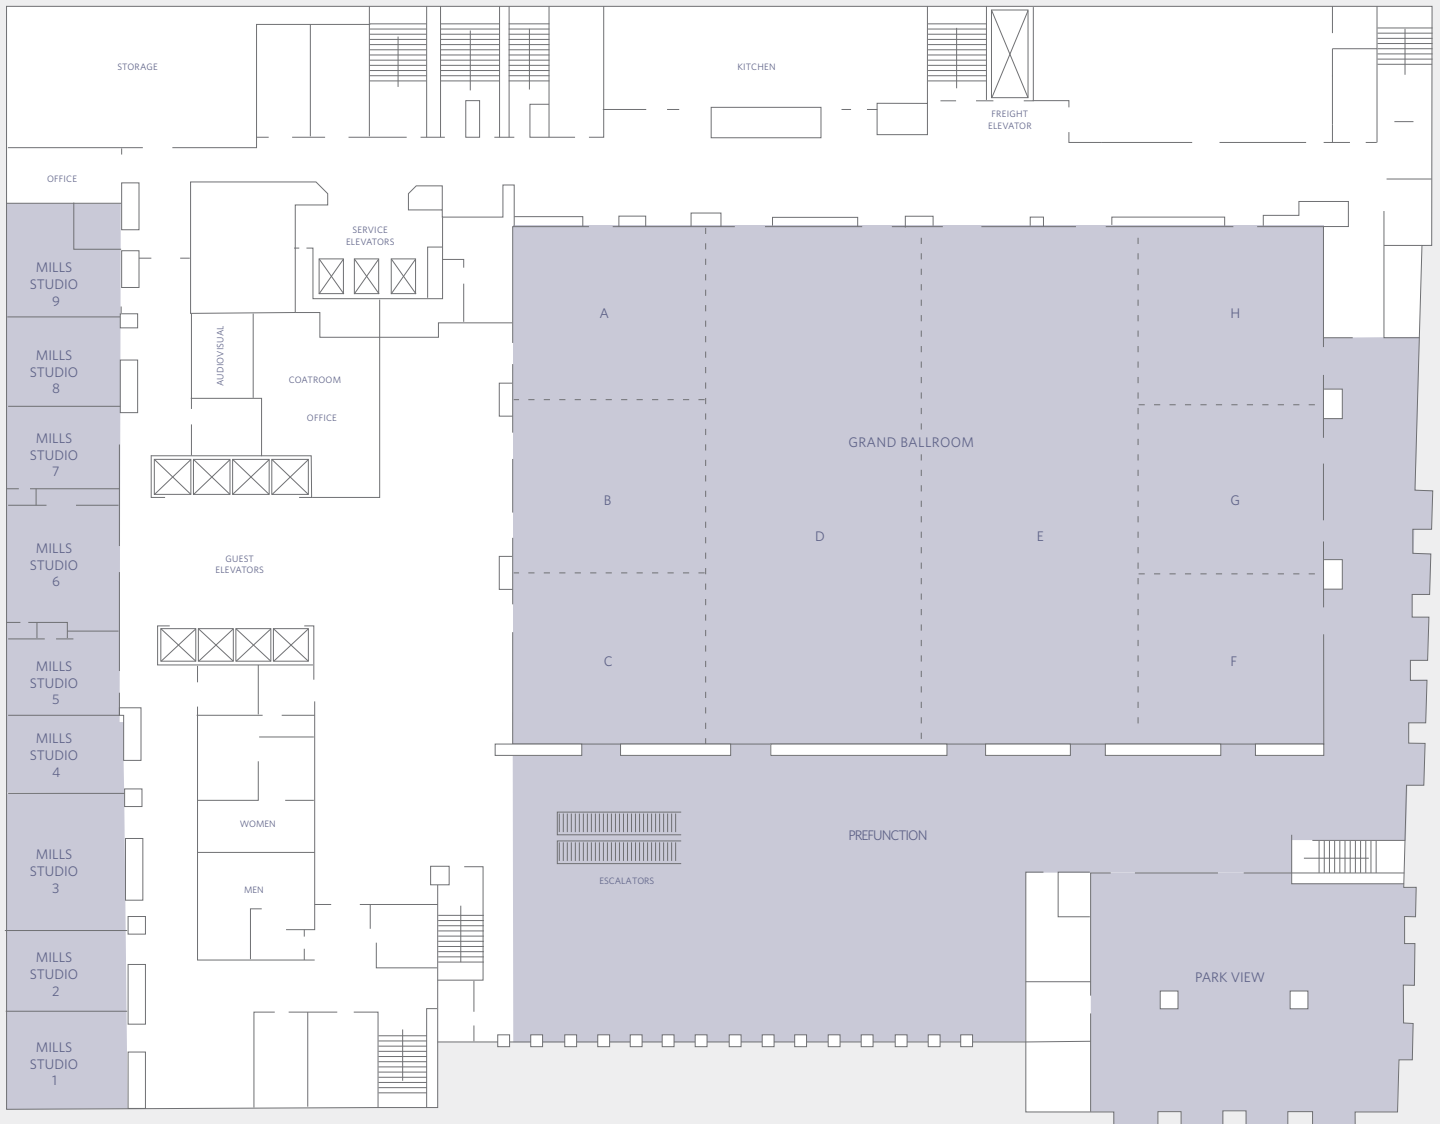

FLOOR PLAN
Fourth Floor

HYATT REGENCY ST. LOUIS AT THE ARCH
315 Chestnut Street
St. Louis, Missouri 63102, USA
T +1 314 655 1234
F +1 314 241 9839
stlouisarch.regency.hyatt.com

FLOOR PLAN
Eighteenth Floor