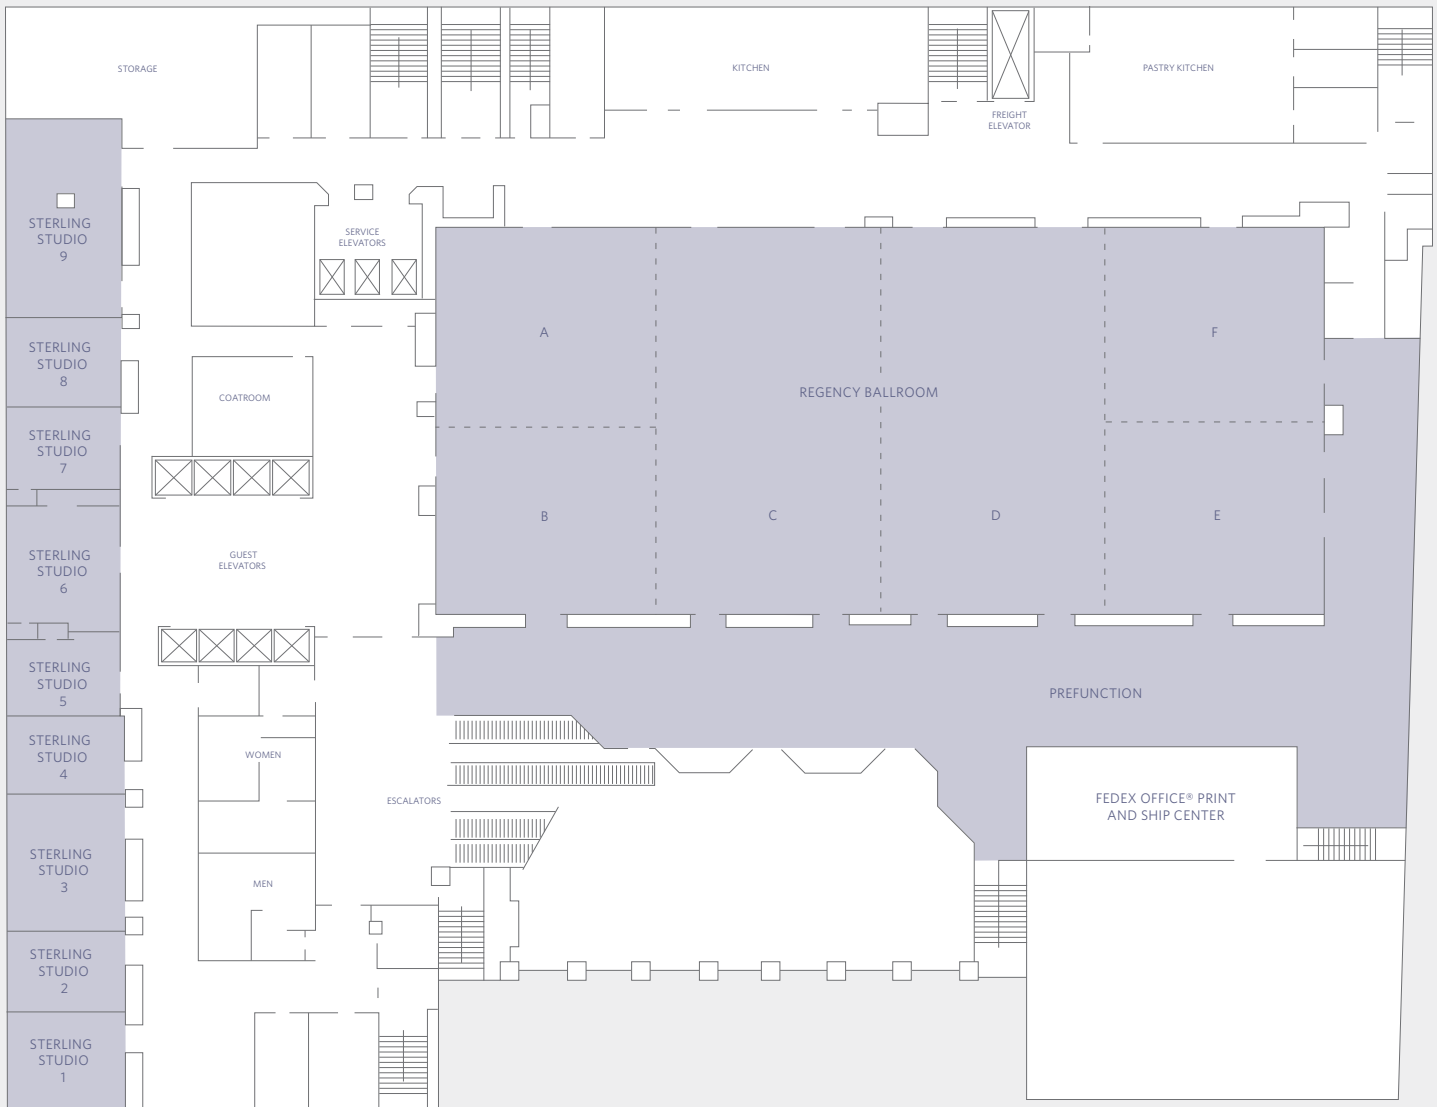

FLOOR PLAN
Second Floor