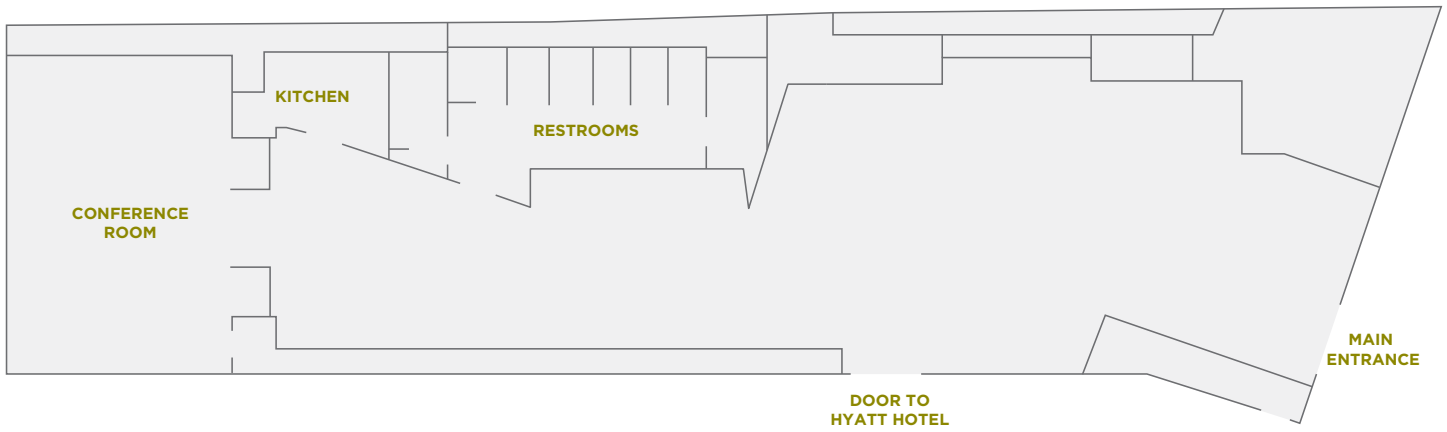

Meetings & Events

- Our hotel offers preferred rates for group room blocks of 10 or more. For intimate events, the Premier Terrace Suite features a private landscaped terrace. High-speed internet connections and WIFI are available throughout the property for your meeting needs. For your booking needs, our on-site Sales Department is available to assist you
- **PROJECT FARMHOUSE** — Conveniently attached to the perfect venue for meetings and events, GrowNYC's Project Farmhouse is equipped with everything you need to make your event a success
MEETINGS & SMALL EVENTS: The conference room accommodates 20 people and offers a projection wall, sound system and A/V hook ups
LARGE MEETINGS & EVENTS: The Grand Room offers 2,000 sq. ft. of flexible space features a kitchen, grow wall and can hold up to 240 people for a reception

you're more than welcome

2017.05

Room Capacities & Dimensions

<i>Room Name</i>	<i>Room Dimensions L x W x H</i>	<i>Room Size Sq. Ft.</i>	<i>Banquet</i>	<i>Reception</i>	<i>Theater</i>	<i>Classroom</i>	<i>Boardroom</i>	<i>U-Shape</i>	<i>Hollow Square</i>	<i>Exhibit</i>
PROJECT FARMHOUSE										
Project Farmhouse Grand Room	—	2,000	100	240	100	35	90	—	—	—
Project Farmhouse Conference Room	—	462	—	—	40	—	20	—	—	—
Premier Terrace Suite	—	1,335	—	15	—	—	5	—	—	—
Corner Penthouse Suite	—	571	—	—	—	—	5	—	—	—

HYATT
UNION
SQUARE
NEW YORK

134 FOURTH AVENUE
NEW YORK, NY 10003
T + (212) 253 1234
F + (212) 253 5900
unionsquare.hyatt.com

you're more than welcome

2017.05

Floorplans

PROJECT FARMHOUSE

TERRACE SUITE