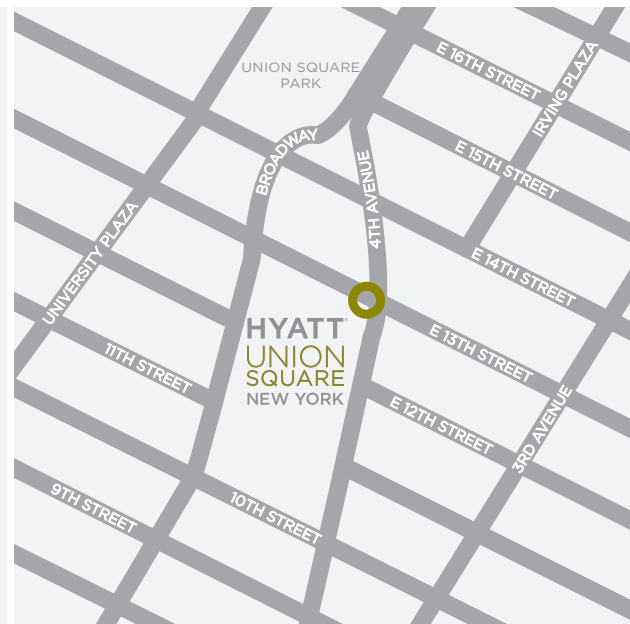

Meetings & Events

- Our hotel offers preferred rates for group room blocks of 10 or more. For intimate events, the Premier Terrace Suite features a private landscaped terrace. High-speed internet connections and WIFI are available throughout the property for your meeting needs. For your booking needs, our on-site Sales Department is available to assist you
- **PROJECT FARMHOUSE** — Conveniently attached to the perfect venue for meetings and events, GrowNYC's Project Farmhouse is equipped with everything you need to make your event a success
  MEETINGS & SMALL EVENTS: The conference room accommodates 20 people and offers a projection wall, sound system and A/V hook ups
  LARGE MEETINGS & EVENTS: The Grand Room offers 2,000 sq. ft. of flexible space features a kitchen, grow wall and can hold up to 240 people for a reception