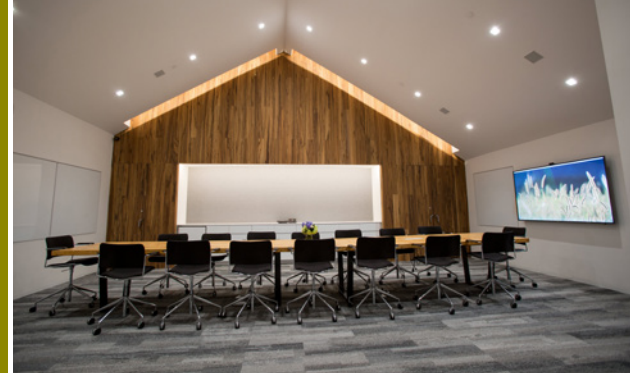

Recreational Facilities

- **FITNESS CENTER** — 1,000 square foot gym with Life Fitness™ exercise bikes, treadmills and ellipticals. The fitness center also includes a strength and weight training area. Open 24 hours
- **JOGGING/BIKING MAPS** — Jogging/biking maps and routes available for guests upon request
- Partnership with luxury spa and hair salon, Elizabeth Arden's Red Door Spa

Meetings & Events

- Our hotel offers preferred rates for group room blocks of 10 or more. For intimate events, the Premier Terrace Suite features a private landscaped terrace. High-speed internet connections and WIFI are available throughout the property for your meeting needs. For your booking needs, our on-site Sales Department is available to assist you
- **PROJECT FARMHOUSE** — Conveniently attached to the perfect venue for meetings and events, GrowNYC's Project Farmhouse is equipped with everything you need to make your event a success
MEETINGS & SMALL EVENTS: The conference room accommodates 20 people and offers a projection wall, sound system and A/V hook ups
LARGE MEETINGS & EVENTS: The Grand Room offers 2,000 sq. ft. of flexible space features a kitchen, grow wall and can hold up to 240 people for a reception