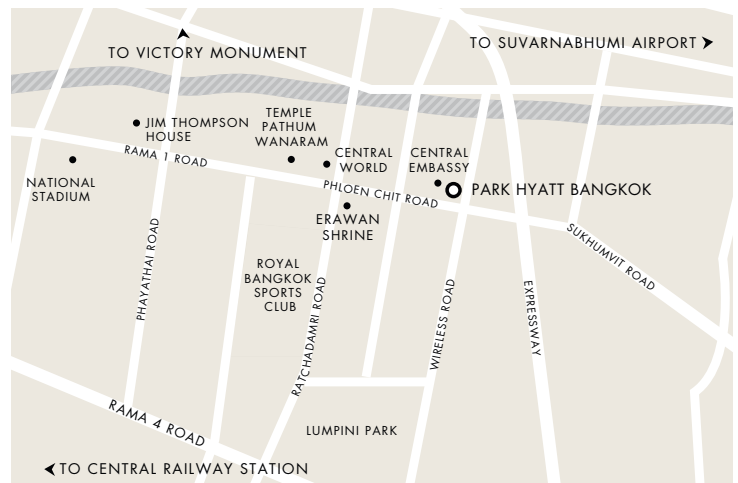

DIRECTIONS

FROM SUVARNABHUMI INTERNATIONAL AIRPORT

Take the main road out of the airport and turn left onto Bangkok Chonburi (Motorway) heading towards Bangkok city centre. Drive approximately 27 km and take North Phloen Chit exit onto Phloen Chit Road. At the first junction turn right onto Wireless Road. The entrance to Park Hyatt Bangkok is located on the left-hand side of the road.

FROM DON MUEANG INTERNATIONAL AIRPORT

Take the main road out of the airport and continue on Uttaraphimuk Elevated Tollway. Drive approximately 22 km and take North Phloen Chit exit onto Phloen Chit Road. At the first junction turn right onto Wireless Road. The entrance to Park Hyatt Bangkok is located on the left-hand side of the road.