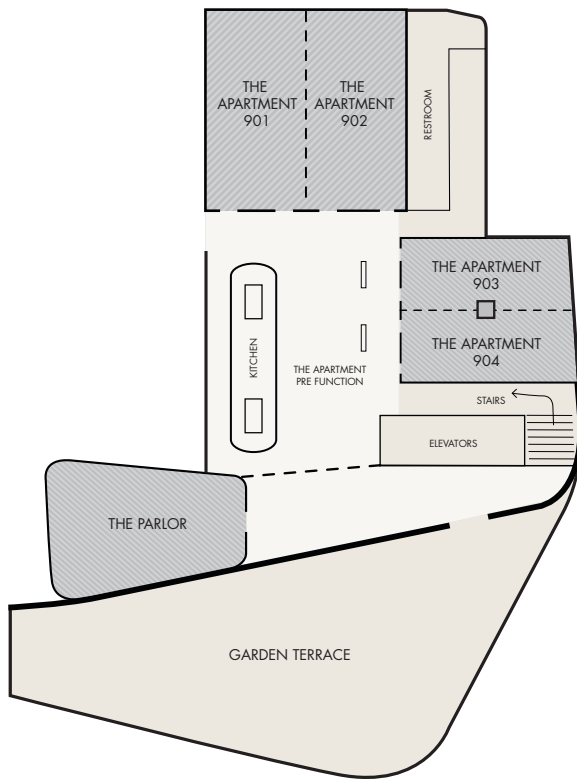

FLOOR PLAN & DIRECTIONS

LEVEL 1

LEVEL 2

Central Embassy
 88 Wireless Road,
 Lumpini, Pathumwan
 10330 Bangkok Thailand
 bangkok.park.hyatt.com

T. +66 2012 1234
[Link to map](#)

FLOOR PLAN & DIRECTIONS

LEVEL 9

MEETINGS AND EVENTS

- Offering 12 articulated and sophisticated meeting spaces
- A world-class 540-sq m ballroom catering up to 800 persons with an exclusive balcony view
- A residential-style event space with five 32 sq m to 61 sq m meeting rooms, show kitchen, parlour and outdoor terrace
- All meeting spaces are equipped with the latest technology perfectly suited for presentations, exhibitions, social events, cultural celebrations and remarkable weddings