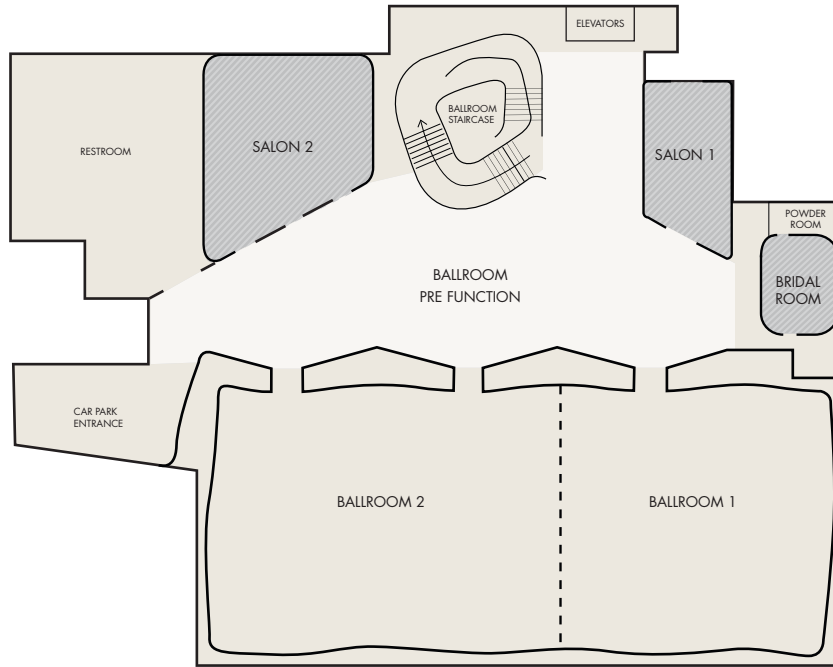

FLOOR PLAN & DIRECTIONS

LEVEL 1

LEVEL 2

Central Embassy
 88 Wireless Road,
 Lumpini, Pathumwan
 10330 Bangkok Thailand
 bangkok.park.hyatt.com

T. +66 2012 1234
[Link to map](#)

FLOOR PLAN & DIRECTIONS

LEVEL 9

MEETINGS AND EVENTS

- Offering 12 articulated and sophisticated meeting spaces
- A world-class 540-sq m ballroom catering up to 800 persons with an exclusive balcony view
- A residential-style event space with five 32 sq m to 61 sq m meeting rooms, show kitchen, parlour and outdoor terrace
- All meeting spaces are equipped with the latest technology perfectly suited for presentations, exhibitions, social events, cultural celebrations and remarkable weddings

DIRECTIONS

FROM SUVARNABHUMI INTERNATIONAL AIRPORT

Take the main road out of the airport and turn left onto Bangkok Chonburi (Motorway) heading towards Bangkok city centre. Drive approximately 27 km and take North Phloen Chit exit onto Phloen Chit Road. At the first junction turn right onto Wireless Road. The entrance to Park Hyatt Bangkok is located on the left-hand side of the road.