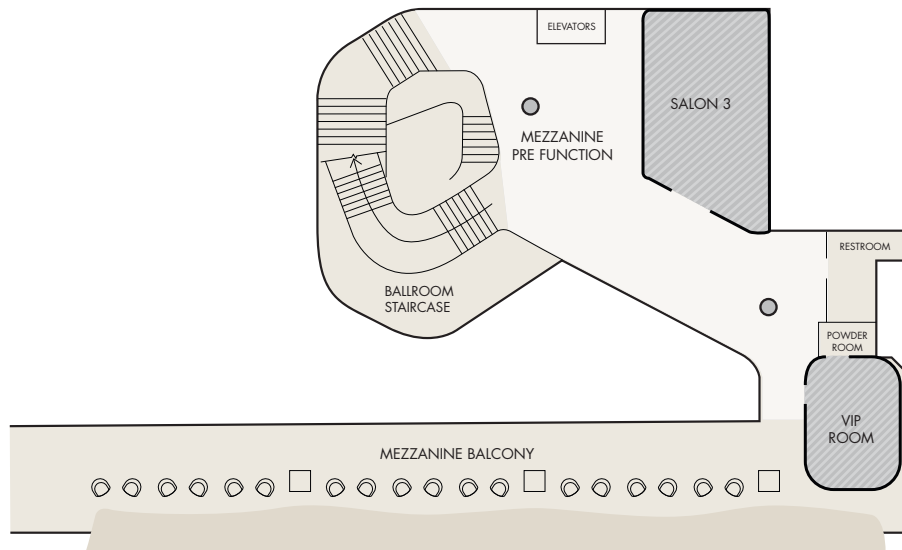

FLOOR PLAN & DIRECTIONS

LEVEL 1

LEVEL 2

Central Embassy
 88 Wireless Road,
 Lumpini, Pathumwan
 10330 Bangkok Thailand
 bangkok.park.hyatt.com

T. +66 2012 1234
[Link to map](#)

FLOOR PLAN & DIRECTIONS

LEVEL 9

MEETINGS AND EVENTS

- Offering 12 articulated and sophisticated meeting spaces
- A world-class 540-sq m ballroom catering up to 800 persons with an exclusive balcony view
- A residential-style event space with five 32 sq m to 61 sq m meeting rooms, show kitchen, parlour and outdoor terrace
- All meeting spaces are equipped with the latest technology perfectly suited for presentations, exhibitions, social events, cultural celebrations and remarkable weddings