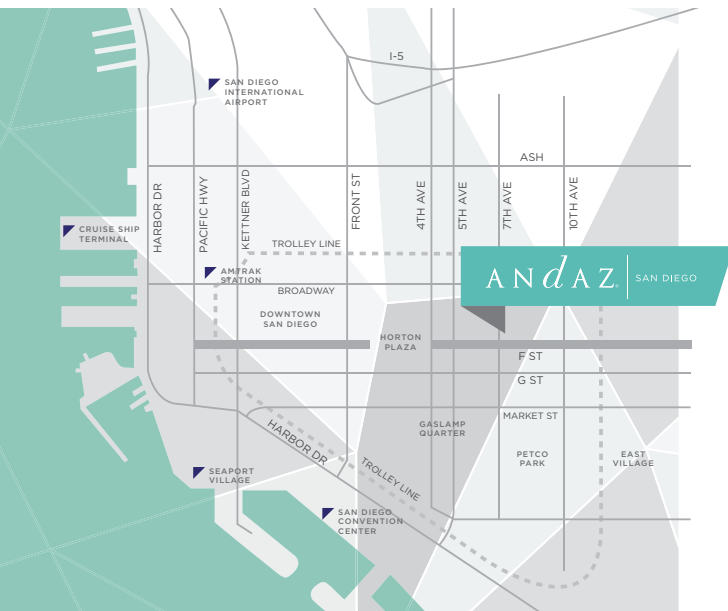

ANDAZ | SAN DIEGO

T +1 619 849 1234 600 F STREET
SAN DIEGO, CALIFORNIA, 92101
SANDIEGO.ANDAZ.HYATT.COM

ACCOMMODATION

Stylish guest rooms feature custom fixtures, flat panel televisions and generously sized, glass-enclosed bathrooms. Enjoy contemporary, residential comfort with a balance of modern and classic style throughout.

NEIGHBORHOOD

LOCATED downtown in the historic Gaslamp Quarter at 6th Avenue and F Street, the 159 room Andaz San Diego is the heart of the shopping, dining and entertainment hub

NEAR Petco Park // downtown // San Diego Convention Center // San Diego Bay // San Diego International Airport // Balboa Park and Museums // East Village // Hillcrest // North Park