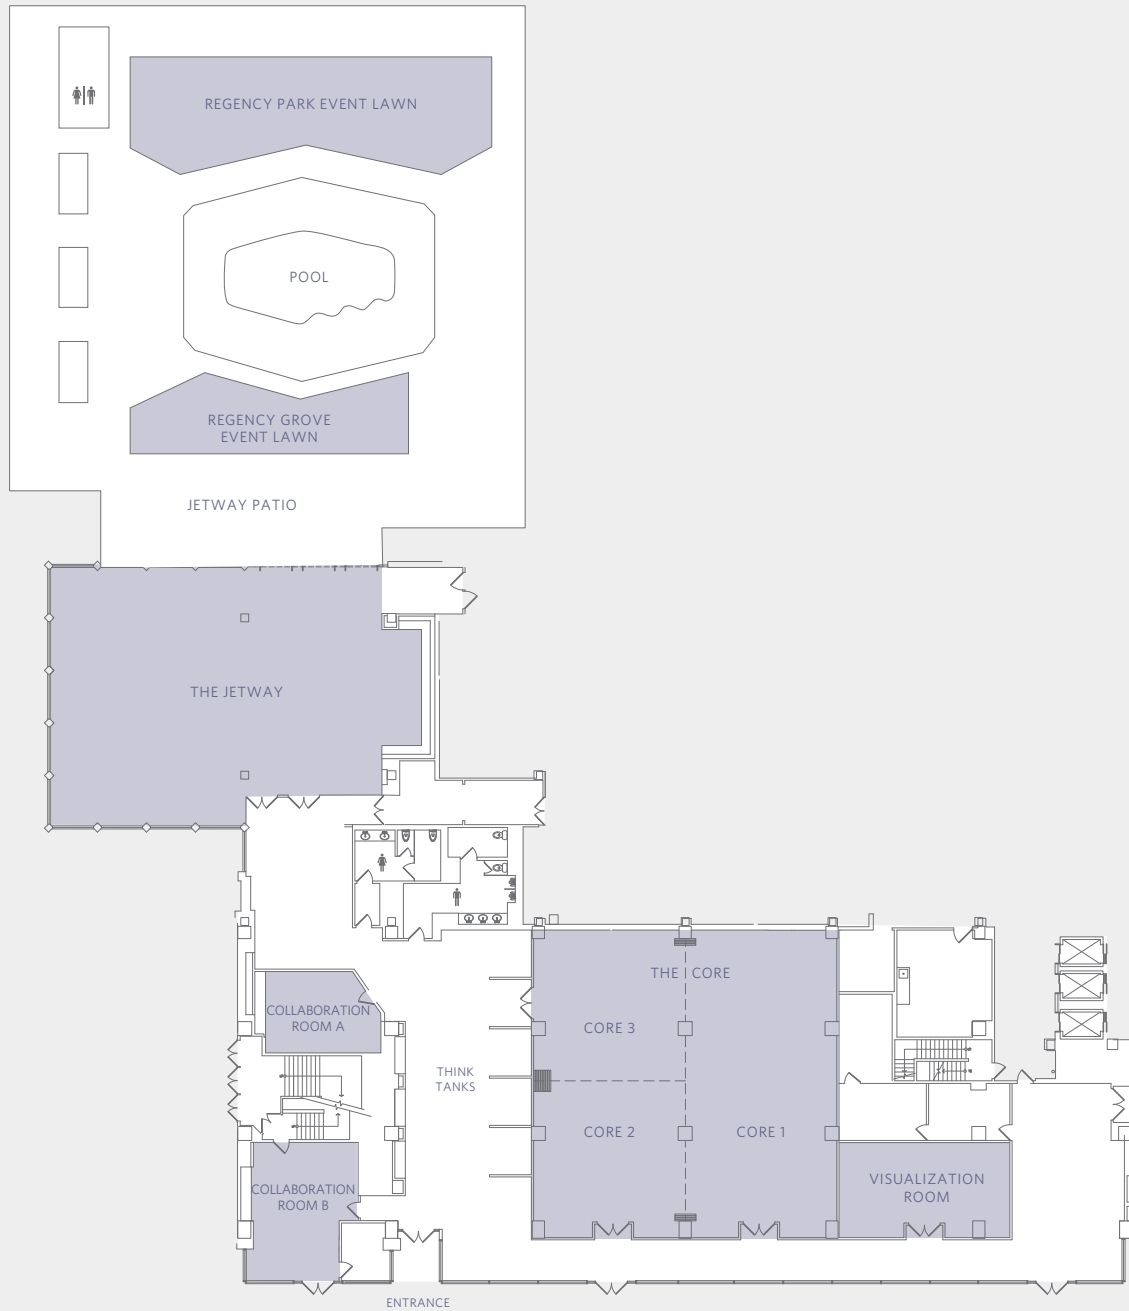

HYATT REGENCY LOS ANGELES
INTERNATIONAL AIRPORT
6225 West Century Boulevard
Los Angeles, California 90045, USA
T +1 424 702 1234
losangelesairport.regency.hyatt.com

FLOOR PLAN

Hyatt Regency Conference Center and Event Lawn
Level One