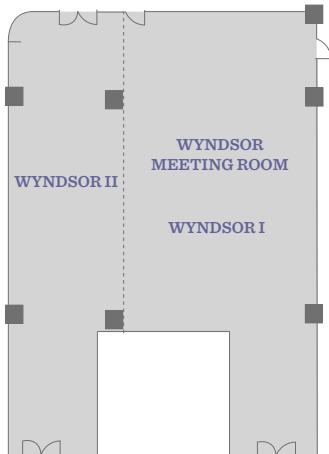

**HYATT REGENCY BIRMINGHAM-**  
**THE WYNFREY HOTEL**  
 1000 Riverchase Galleria,  
 Birmingham, AL 35244  
 USA

T +1 205 705 1234  
 F +1 205 988 4597  
 hyattregencywynfrey.com

**FLOOR PLAN**

*Lobby Level*