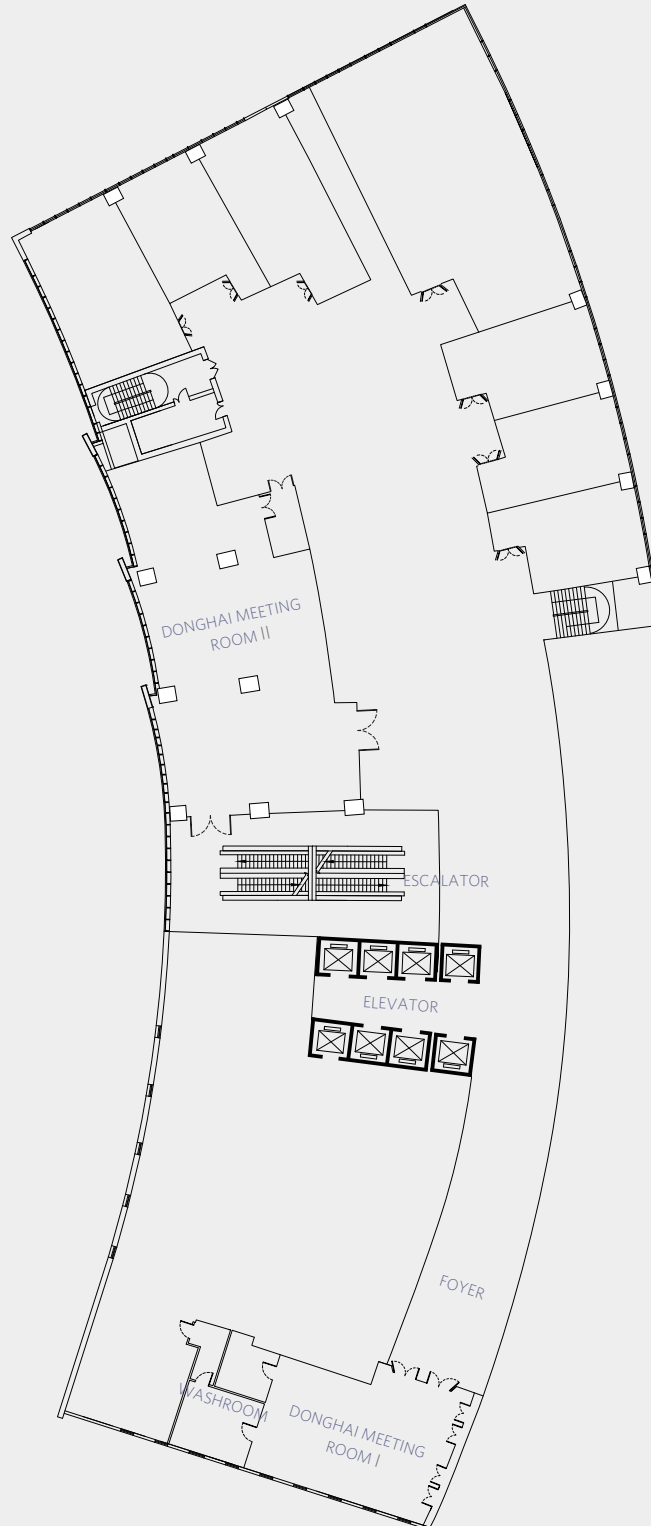

HYATT REGENCY QINGDAO
88 Donghai East Road
Qingdao, Shandong Province 266061, China
T+ 86 532 8612 1234
qingdao.regency.hyatt.com

FLOOR PLAN
Level Three

HYATT REGENCY QINGDAO
88 Donghai East Road
Qingdao, Shandong Province 266061, China
T+ 86 532 8612 1234
qingdao.regency.hyatt.com

FLOOR PLAN
Level Two

HYATT REGENCY QINGDAO
88 Donghai East Road
Qingdao, Shandong Province 266061, China
T+ 86 532 8612 1234
qingdao.regency.hyatt.com

FLOOR PLAN
Level Twenty One