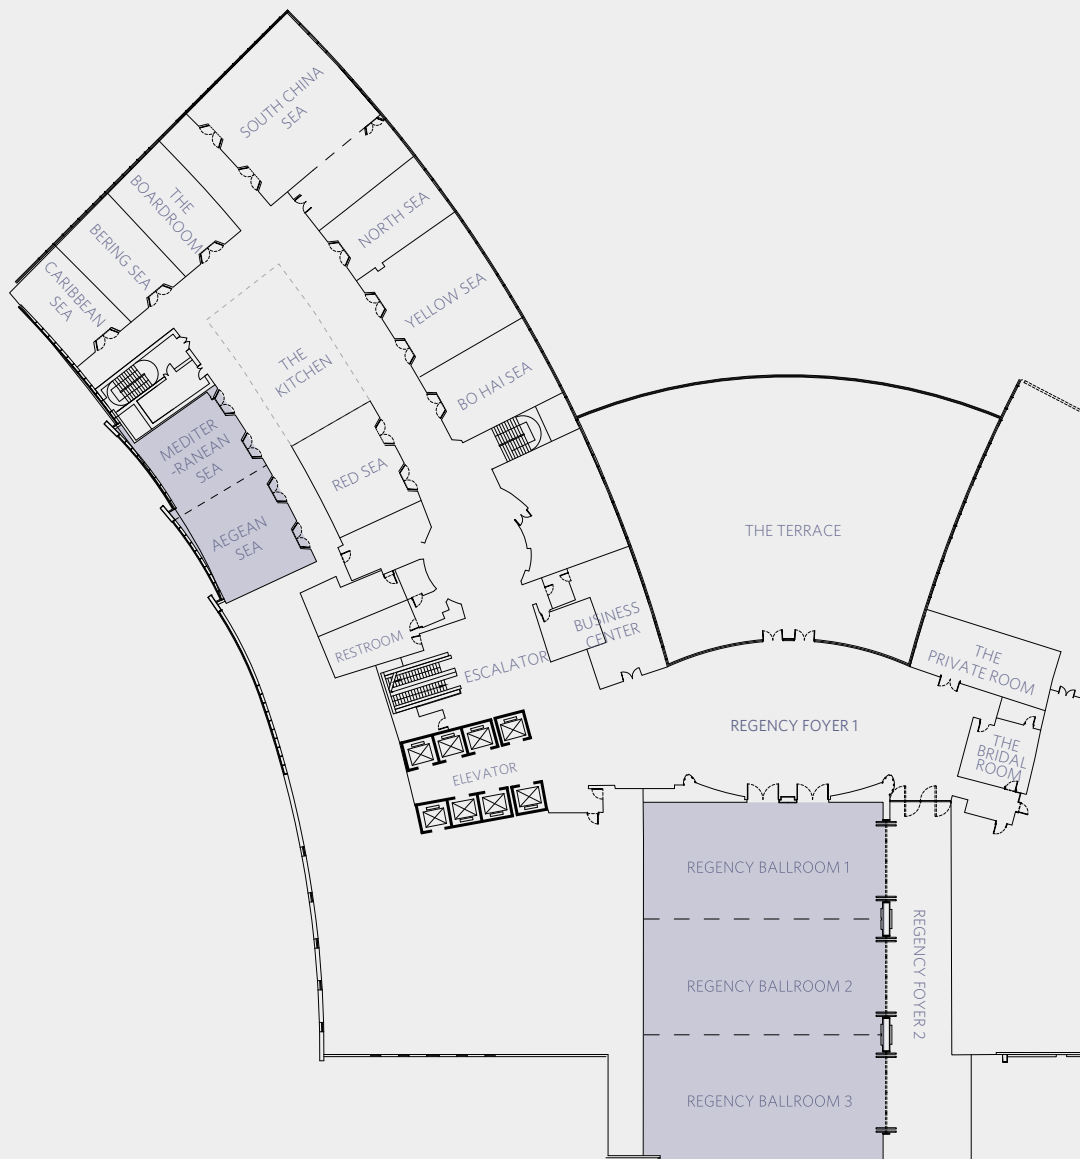

FLOOR PLAN
Level Three