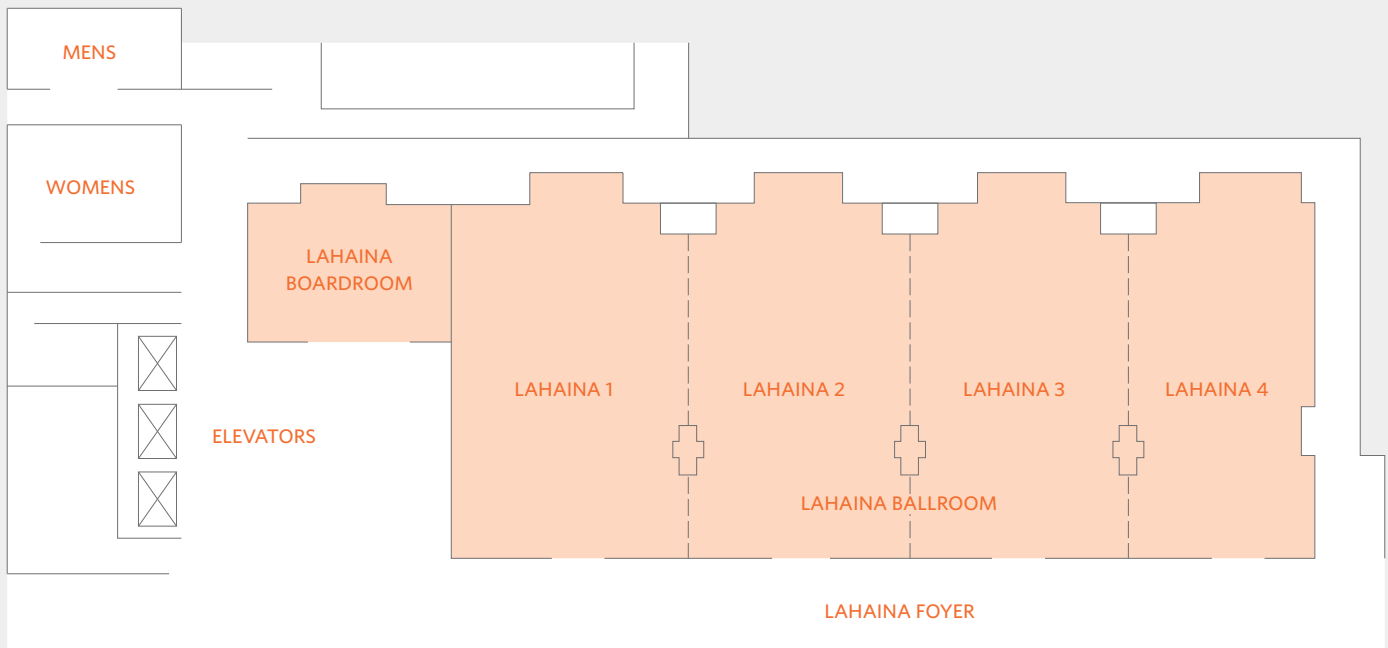

FLOOR PLAN  
Lobby Level

HYATT REGENCY MAUI  
RESORT AND SPA  
200 Nohea Kai Drive  
Lahaina, Maui, Hawaii 96761, USA  
T +1 808 661 1234  
F +1 808 667 4497  
maui.regency.hyatt.com

FLOOR PLAN  
Lobby Level