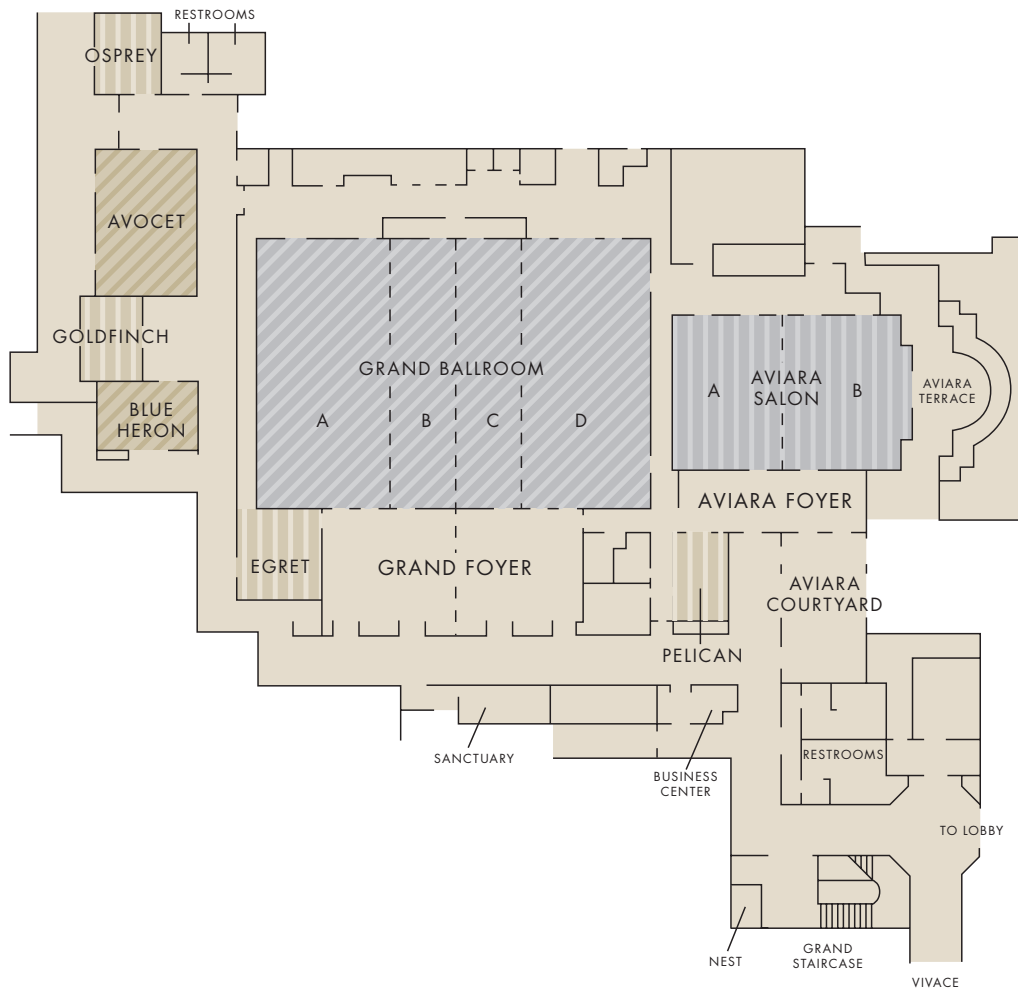

PARK HYATT®

FLOOR PLAN

FIRST FLOOR – TERRACE LEVEL

7100 Aviara Resort Drive
Carlsbad, CA 92011 USA
aviara.park.hyatt.com

T. +1 760 448 1234
F. +1 760 603 6801
[Link to map](#)

FLOOR PLAN

THIRD FLOOR – LOBBY LEVEL