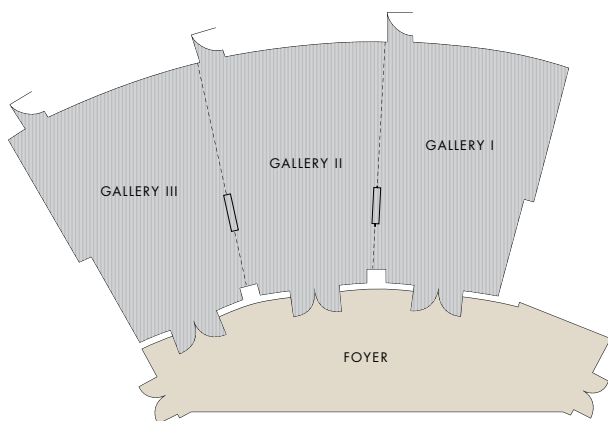

FLOOR PLAN & DIRECTIONS

THE STUDY

THE GUEST HOUSE

THE GALLERY & FOYER

DIRECTIONS

FROM SYDNEY AIRPORT (SYD):

Take the M1 motorway (eastern distributor) and take the city north exit after toll booth. Drive down Bridge Street and turn right onto George Street. Drive through the central business district into The Rocks area. Turn right onto Hickson Road.