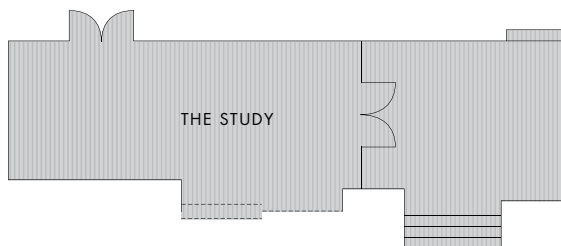

FLOOR PLAN & DIRECTIONS

THE STUDY

THE GUEST HOUSE

THE GALLERY & FOYER

DIRECTIONS

FROM SYDNEY AIRPORT (SYD):

Take the M1 motorway (eastern distributor) and take the city north exit after toll booth. Drive down Bridge Street and turn right onto George Street. Drive through the central business district into The Rocks area. Turn right onto Hickson Road.