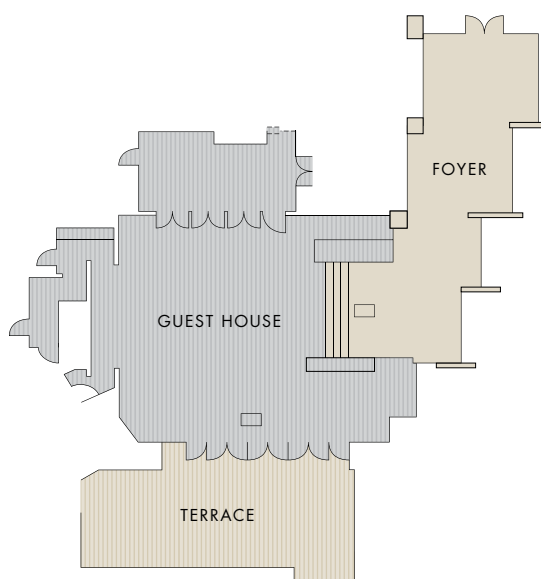

FLOOR PLAN & DIRECTIONS

THE STUDY

THE GUEST HOUSE

THE GALLERY & FOYER

DIRECTIONS

FROM SYDNEY AIRPORT (SYD):

Take the M1 motorway (eastern distributor) and take the city north exit after toll booth. Drive down Bridge Street and turn right onto George Street. Drive through the central business district into The Rocks area. Turn right onto Hickson Road.