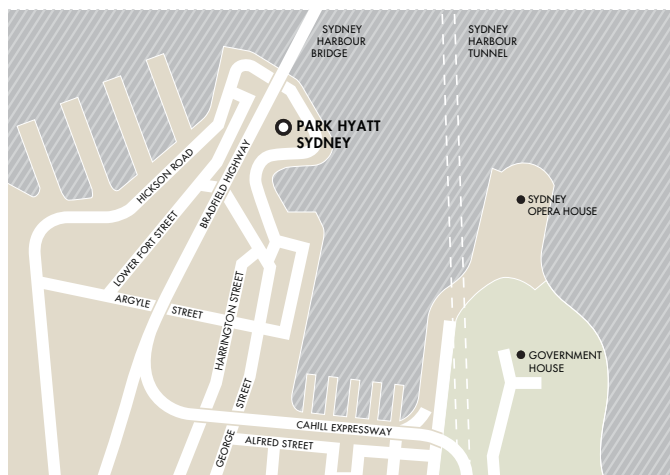

FLOOR PLAN & DIRECTIONS

THE STUDY

THE GUEST HOUSE

THE GALLERY & FOYER

DIRECTIONS

FROM SYDNEY AIRPORT (SYD):

Take the M1 motorway (eastern distributor) and take the city north exit after toll booth. Drive down Bridge Street and turn right onto George Street. Drive through the central business district into The Rocks area. Turn right onto Hickson Road.

FROM CIRCULAR QUAY TRAIN STATION:

Turn right onto George Street off Circular Quay drive. Follow George Street through The Rocks. Turn right onto Hickson Road.

LIMOUSINE TRANSFERS:

Park Hyatt Sydney can organise luxury limousine transfers for guests from the airport to the hotel. This needs to be organised at the time of booking. Other transfers can be made through the Concierge once in the hotel.

7 Hickson Road The Rocks
Sydney NSW 2000 Australia
sydney.park.hyatt.com

T. +61 2 9256 1234
F. +61 2 9256 1555