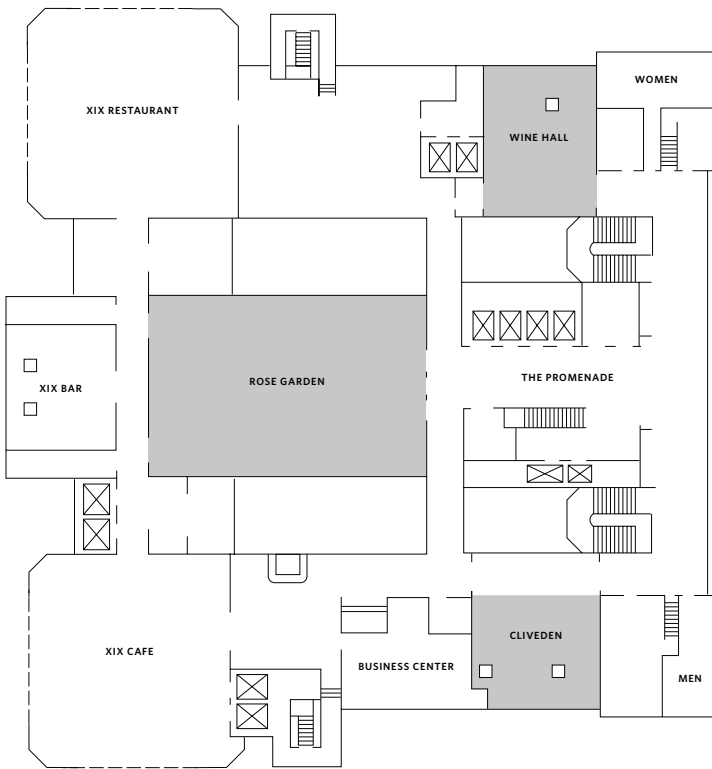

200 South Broad Street | Philadelphia, PA 19102, USA
tel. +1 (215) 893 1234 | sales fax. +1 (215) 982 4922

salesphlph@thebellevuehotel.com
TheBellevueHotel.com

FLOOR PLANS

NINETEENTH FLOOR

FIRST FLOOR

TWELFTH FLOOR