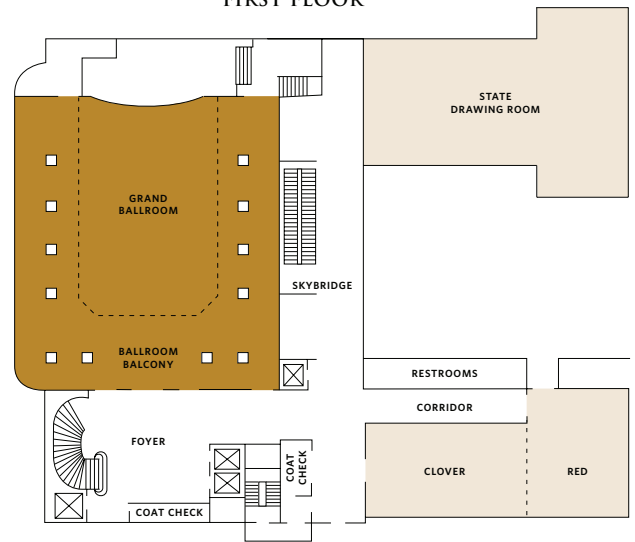

200 South Broad Street | Philadelphia, PA 19102, USA
tel. +1 (215) 893 1234 | sales fax. +1 (215) 982 4922

salesphlph@thebellevuehotel.com
TheBellevueHotel.com

FLOOR PLANS

NINETEENTH FLOOR

FIRST FLOOR

TWELFTH FLOOR