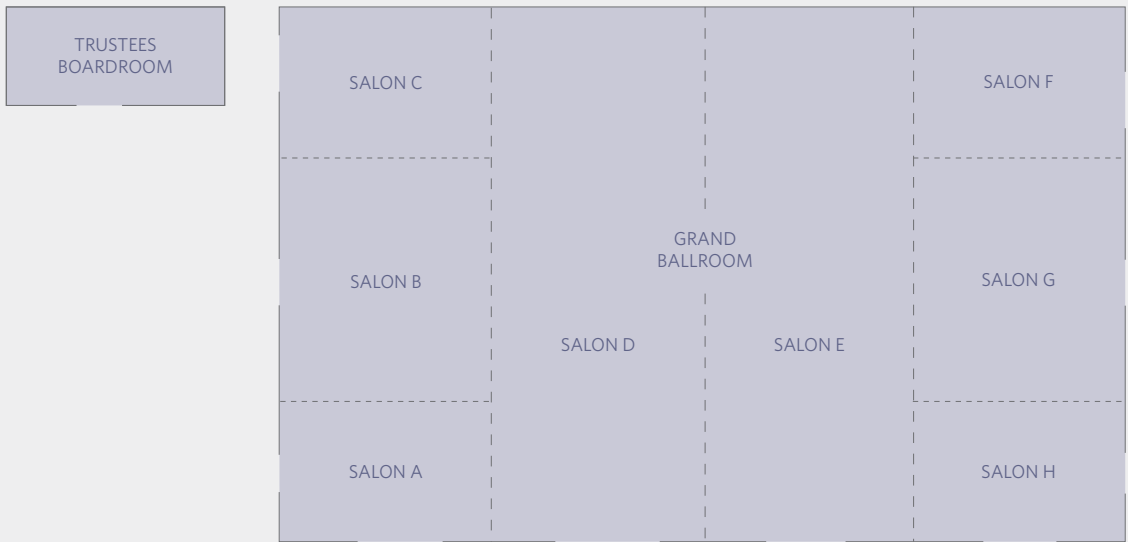

HYATT REGENCY LONG ISLAND
1717 Motor Parkway
Hauppauge, NY 11788, USA
T +1 631 784 1234
F +1 631 232 9853
longisland.regency.hyatt.com

FLOOR PLAN
Convention Level

PREFUNCTION

Lobby Level