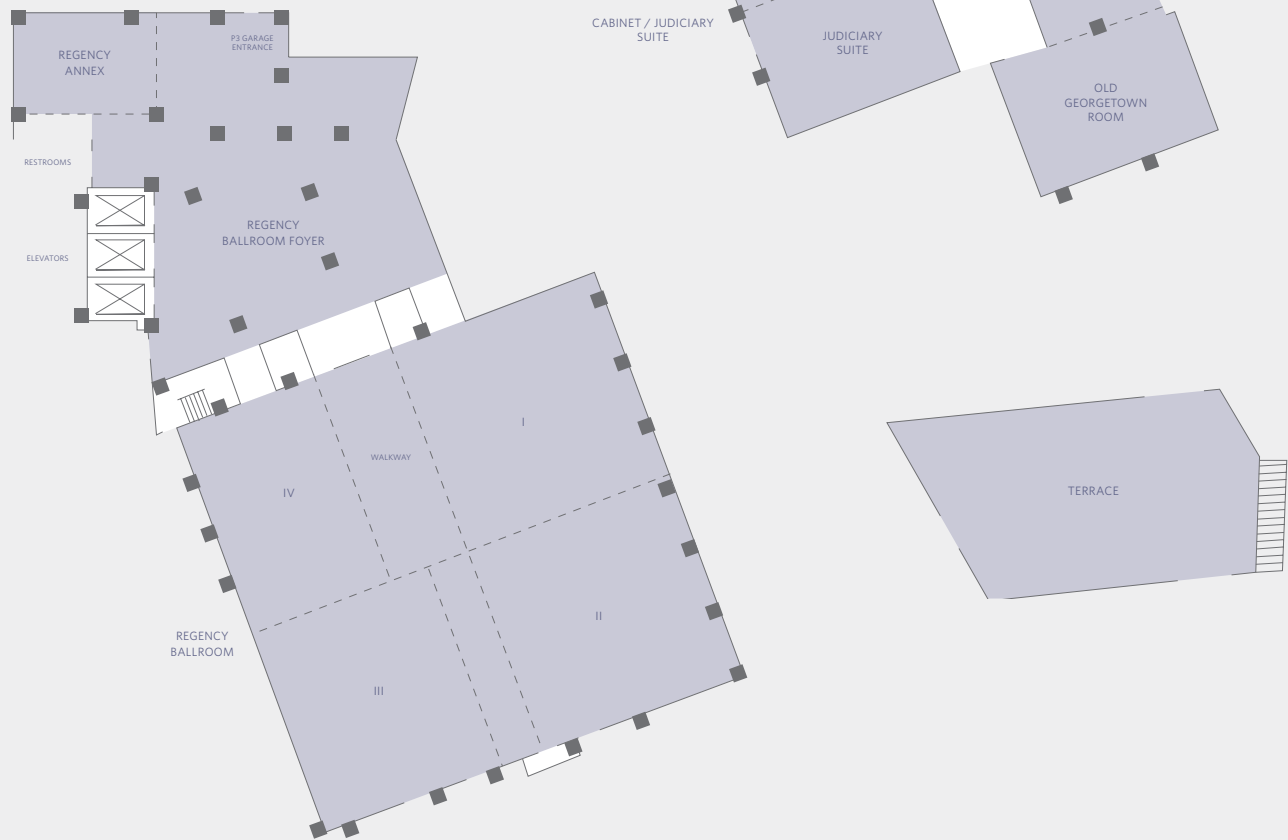

BALLROOM LEVEL

HYATT REGENCY BETHESDA
One Bethesda Metro Center
7400 Wisconsin Avenue
Bethesda, Maryland 20814, USA
T +1 301 657 1234
F +1 301 657 6453
bethesda.regency.hyatt.com

FLOOR PLAN
Roof Top @ 7400