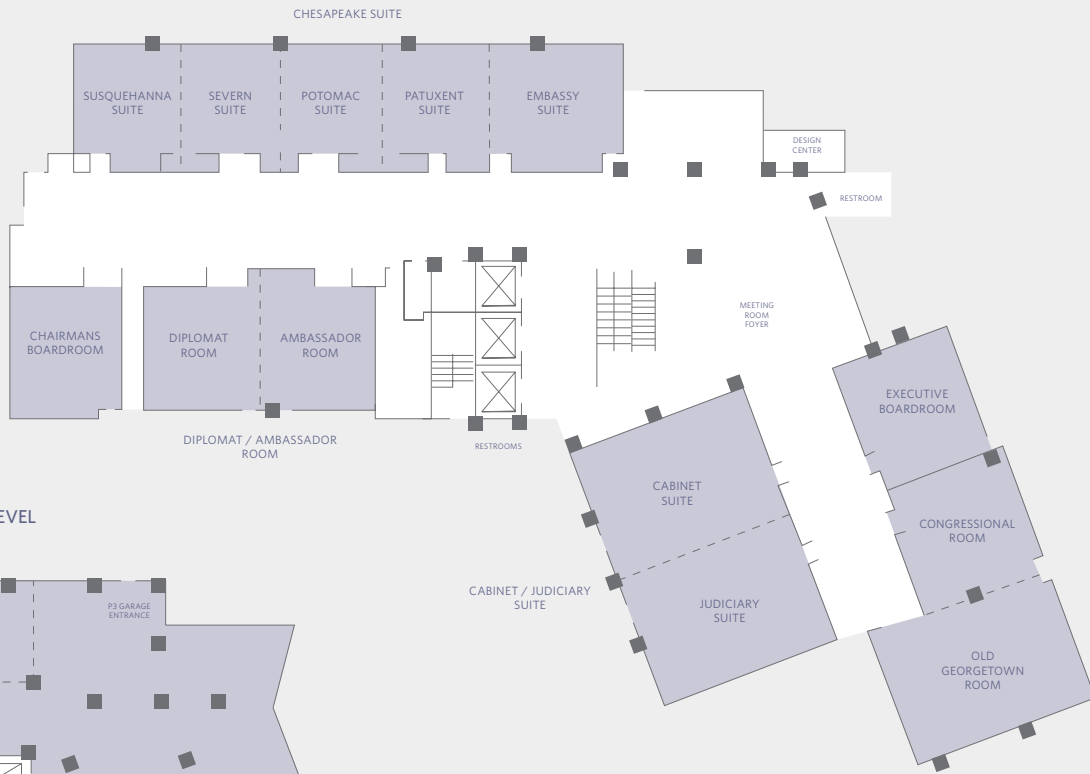

BALLROOM LEVEL

HYATT REGENCY BETHESDA
One Bethesda Metro Center
7400 Wisconsin Avenue
Bethesda, Maryland 20814, USA
T +1 301 657 1234
F +1 301 657 6453
bethesda.regency.hyatt.com

FLOOR PLAN
Roof Top @ 7400