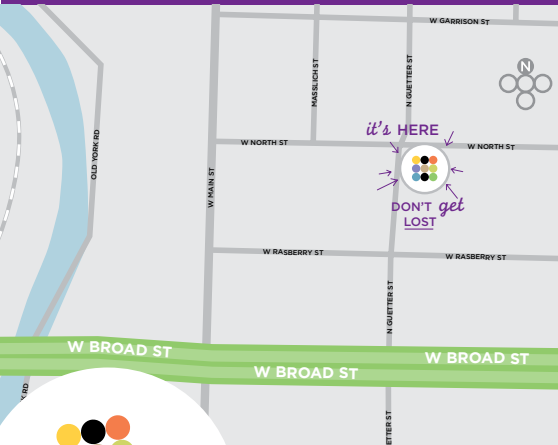

HYATT PLACE®

hyattplace.com

HYATT PLACE BETHLEHEM

45 West North Street
Bethlehem, PA 18018 USA
P 610 625 0500
F 610 625 0503
hyattplacebethlehem.com

TRANSPORTATION

- From Lehigh Valley International Airport: Leaving the airport, travel south on Airport Road/PA-987 toward Postal Road. Merge onto US-22 East toward Bethlehem. Merge onto PA-378 South toward Bethlehem. Take the Eighth Avenue exit, Exit 2. Turn right onto 8th Avenue. Turn left onto West Broad Street. Turn Left onto Main Street. Turn right onto West North Street. The Hyatt Place Bethlehem is located on the right.
- From Philadelphia International Airport: Leaving the airport, travel northeast and merge onto I-95 South via the ramp on the left toward Delaware. Merge onto I-476 North via Exit 7 toward Plymouth Meeting (portions toll). Take the PA-663 North, Exit 44, toward PA-309/ Quakertown. Turn left onto John Fries Highway/PA-663. Turn left onto North West End Boulevard/PA-309. Continue to follow PA-309 North. Turn right onto PA-378. Take a slight right onto Bridge Street. Turn left onto Main Street. Turn right onto West North Street. The Hyatt Place Bethlehem is located on the right.

888 HYATT HP
(888 492 8847)