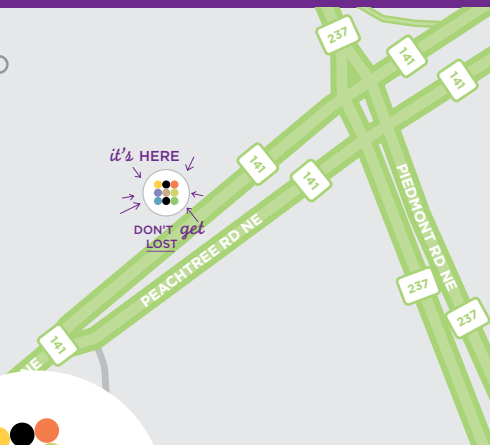

HYATT
PLACE®

hyattplace.com

HYATT PLACE ATLANTA BUCKHEAD

3242 Peachtree Road NE

Atlanta, GA 30305, USA

P 404 869 6161

F 404 846 8330

hyattplacebuckhead.com

TRANSPORTATION

- From downtown Atlanta: 20 minutes by car
- From Hartsfield-Jackson International Airport: 40 minutes by car
- From Buckhead MARTA Station: 5 minutes walking time, or hotel shuttle

888 HYATT HP
(888 492 8847)

Hyatt® and Hyatt Place® names, designs and related marks are trademarks of Hyatt Corporation. ©2018 Hyatt Corporation. All rights reserved. ATLZB 1118