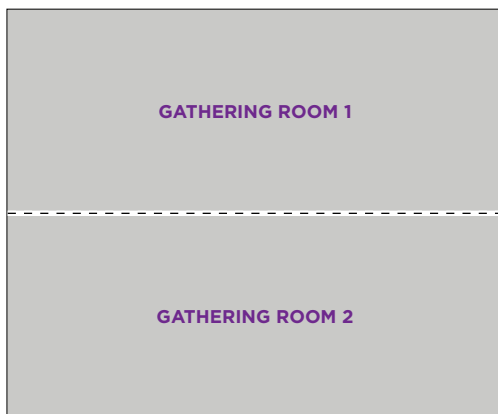

ROOMY ROOMS

- 178 guestrooms
- Hyatt Grand Bed®
- Swiveling 42" flat screen HDTV
- Hyatt Plug Panel™ (in select guestrooms)
- Cozy Corner is the perfect place to sit back and relax (sofa sleeper in **all/select** guestrooms)
- Mini-fridge and single-serve coffeemaker
- KenetMD™ luxury skin and hair care amenities
- Separate workspace
- In-room safe

THE *perfect* MEETING NEEDS THE *perfect* PLACE

ROOM DIMENSIONS & CAPACITIES

ROOM NAME	ROOM DIMENSIONS L X W X H / METERS	SQUARE FEET METERS	CLASSROOM 	THEATRE 	CONFERENCE 	U-SHAPE 	H-SQUARE 	ROUNDS 
GATHERING ROOM 1 & 2	32.10' X 27.10" 9.8M X 8.3M	927 282.5	50	100	20	15	20	70
GATHERING ROOM 1 or 2	32.10' X 13.11" 9.8M X 4.0M	463 141.1	25	100	10	8	10	35