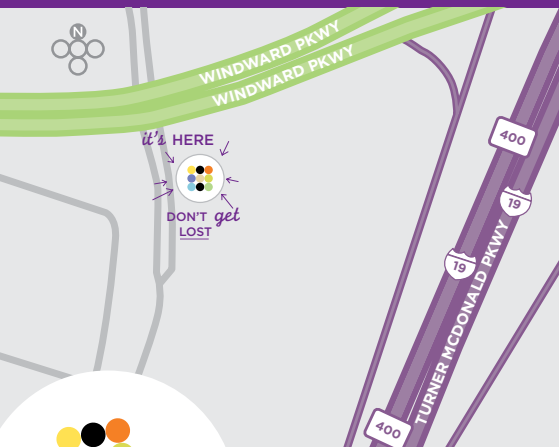

HYATT
PLACE®

hyattplace.com

HYATT PLACE ATLANTA/ALPHARETTA/ WINDWARD PARKWAY

5595 Windward Parkway
Alpharetta, GA 30004, USA
P 770 343 9566
F 770 343 9452
alpharettawindwardparkway.place.hyatt.com

TRANSPORTATION

- From Hartsfield Jackson Airport:
  45 min by car
- From South and West: 30 min by car
- From North Springs MARTA Station:
  20 min by car

888 HYATT HP
(888 492 8847)