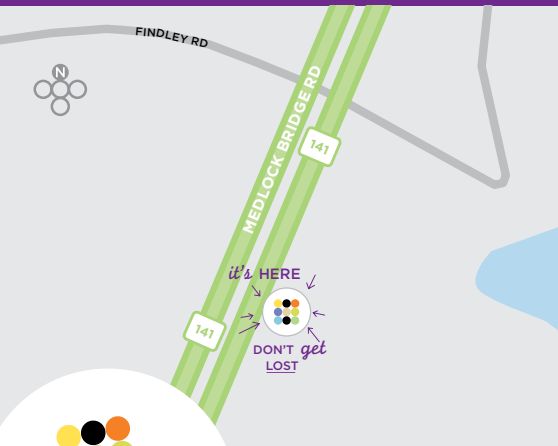

HYATT
PLACE®

hyattplace.com

HYATT PLACE ATLANTA/ DULUTH/JOHNS CREEK

11505 Medlock Bridge Road
Johns Creek, GA 30097, USA
P 770 622 5858
F 770 622 1113
hyattplacejohnscreek.com

TRANSPORTATION

- From Hartfield Jackson International Airport: 60 minutes by car
- From Doraville Metro Station: 24 minutes by car
- From Downtown Atlanta: 40 minutes by car

888 HYATT HP
(888 492 8847)