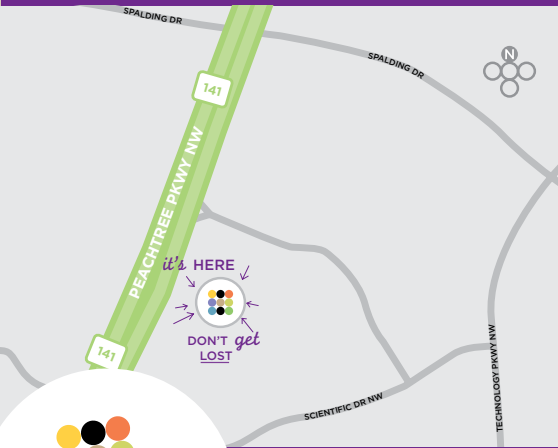

HYATT
PLACE®

hyattplace.com

HYATT PLACE ATLANTA/ NORCROSS/PEACHTREE

5600 Peachtree Parkway
Norcross, GA 30092, USA
P 770 416 7655
F 770 416 8672
hyattplacenorcross.com

TRANSPORTATION

- From Hartsfield-Jackson Airport:
  35 minutes/32 miles by car
- From Downtown Atlanta: 26 minutes/
  22 miles by car
- From Buckhead: 22 minutes/17 miles by car

888 HYATT HP
(888 492 8847)