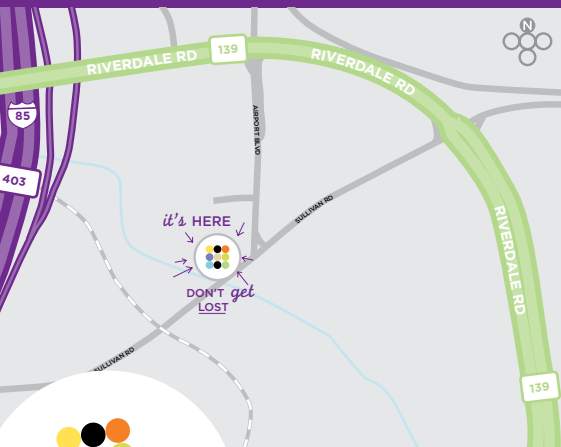

HYATT
PLACE®

hyattplace.com

HYATT PLACE ATLANTA AIRPORT-SOUTH

1899 Sullivan Road
College Park, GA 30337, USA
P 770 994 2997
F 770 994 8626
hyattplaceatlantaairportsouth.com

TRANSPORTATION

- From Atlanta Hartsfield Jackson International Airport: 5 min by car
- From Downtown Atlanta: 15 min by car

888 HYATT HP
(888 492 8847)