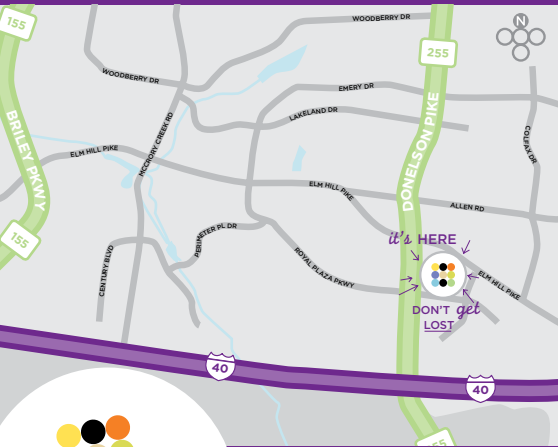

HYATT PLACE AUSTIN AIRPORT

9532 Spirit of Austin Ln
Austin, Texas 78719, USA

P 512 272 5001

F 512 272 5002

hyattplaceaustinairport.com

TRANSPORTATION

- From Austin-Bergstrom International Airport: 2 min by car
- From TX-71 (Ben White Blvd): 2 min by car
- From US-183: 5X min by car

HYATT
PLACE®

hyattplace.com

888 HYATT HP
(888 492 8847)