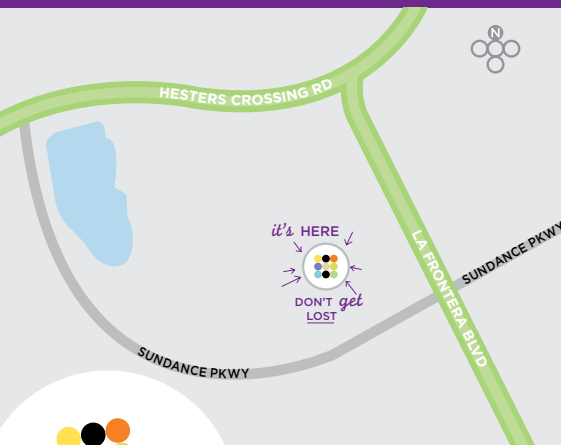

**HYATT
PLACE®**

hyattplace.com

HYATT PLACE AUSTIN / ROUND ROCK

420 Sundance Parkway
Austin, TX 78681, USA
P 512 244 4300
F 512 244 4342
hyattplaceaustinroundrock.com

TRANSPORTATION

From Airport to HYATT PLACE Austin/Round Rock (shortest route with Toll Roads):

- Turn right at Highway 71 East. Quickly merge left onto Texas 130 (Toll Road) North towards Round Rock for 19 miles, exiting Texas 45 West on your right-hand side. After 5 miles, exit La Frontera Blvd and take a Right at the light on La Frontera Boulevard. Hotel is just ahead on the left at Sundance Parkway. (Approximately $3.75 in tolls paid via mail).

From Airport to HYATT PLACE Austin/Round Rock (without tolls):

- Turn left at Highway 71 West. Merge right onto US 183 North for 9 miles exiting towards I-35 North/Lamar Boulevard. Turn right at I-35 North Service Road and quickly merge onto I-35 North on the left. After 10 miles, exit at Louis Henna Boulevard (Exit 250). Take a left at the light and turn right at La Frontera Boulevard. Take a left at Sundance Parkway and hotel is on right.

From HYATT PLACE to Airport (shortest route with Toll Roads):

- Turn left on Sundance Parkway and take a right onto La Frontera Boulevard. Take a left at the second light under Texas 45. Quickly merge onto Texas 45 (Toll Road) East on your left for 5 miles. Take Texas 130 South exit and after 19 miles, exit Highway 71 West toward airport. Take next exit towards airport. (Approximately $3.75 in tolls paid via mail).

From HYATT PLACE to Airport (without tolls):

- Turn left onto Sundance Parkway and take a right onto La Frontera Boulevard. Take a left at the second light under Texas 45. Merge onto I-35 South on the right and follow for 10 miles. Take Exit 240-A towards 183 South for 15 miles. Merge left onto Highway 71 East and follow airport signs to enter on the right.

**888 HYATT HP
(888 492 8847)**