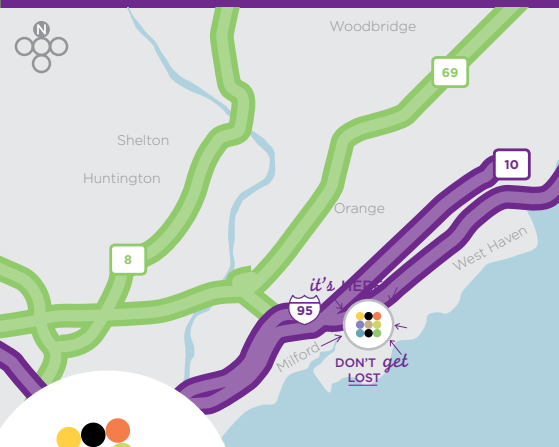

HYATT
PLACE®

hyattplace.com

HYATT PLACE MILFORD

190 Old Gate Lane
Milford, CT 00000, USA
P 203 877 9800
F 203 877 9801
hyattplacemilford.com

TRANSPORTATION

- From New York City: Take I-95 North towards New Haven, Connecticut. From I-95, take Exit 40 and turn right at the end of the ramp. Drive approximately 1/2 mile. Hotel is on the right-hand side.
- From Boston: Take I-90 West towards Worcester. From I-90 West, take Exit 9 to I-84 West. From I-84 West, merge onto CT-15 South via Exit 57 on the left toward I-91 South/Charter Oak Branch/New York City. Take Exit 86 to I-91 South New York City/New Haven. Merge onto I-95 South towards New York City. From I-95 South, take Exit 40 and remain in center lane for a left-hand turn. Turn left on Woodmont Road. At the first traffic light under the underpass, make a right turn onto Old Gate Lane. Drive approximately 3/4 mile. Hotel is on the right-hand side.
- From Providence: Take I-95 South towards New Haven. From I-95, take Exit 40 and remain in center lane for a left-hand turn. Turn left on Woodmont Road. At the first traffic light under the underpass, make a right turn onto Old Gate Lane. Drive approximately 3/4 mile. Hotel is on the right-hand side.

888 HYATT HP
(888 492 8847)

Hyatt® and Hyatt Place® names, designs and related marks are trademarks of Hyatt Corporation. ©2018 Hyatt Corporation. All rights reserved.
BDLZM 1118