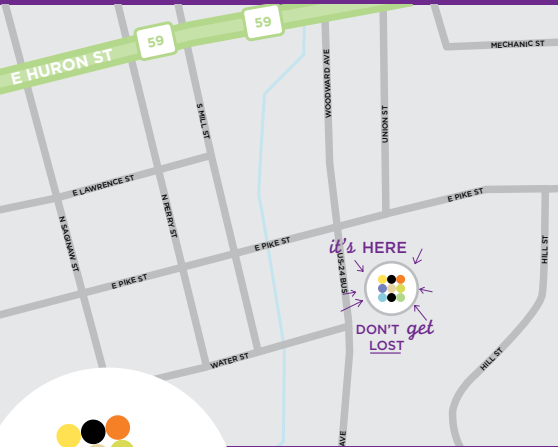

HYATT PLACE BIRMINGHAM INVERNESS

4686 Highway 280 East
Birmingham, Alabama 35242, USA
P 205 995 9242
F 205 995 2226
hyattplacebirmingham.com

TRANSPORTATION

- From North and East: 30 min by car
- From South and West: 30 min by car
- From Birmingham Shuttlesworth : 30 min by car

HYATT
PLACE®

hyattplace.com

888 HYATT HP
(888 492 8847)