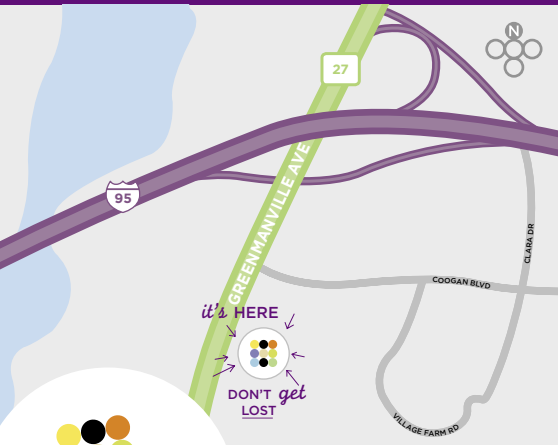

HYATT
PLACE®

hyattplace.com

HYATT PLACE MYSTIC
224 Greenmanville Avenue
Mystic, CT 06355, USA
P 860 536 9997
F 860 536 9686
hyattplacemystic.com

TRANSPORTATION

- From Providence, Rhode Island Airport (PVD): 45 min by car
- From Mystic Aquarium: 5 min by car
- From Yale University: 60 min by car

888 HYATT HP
(888 492 8847)