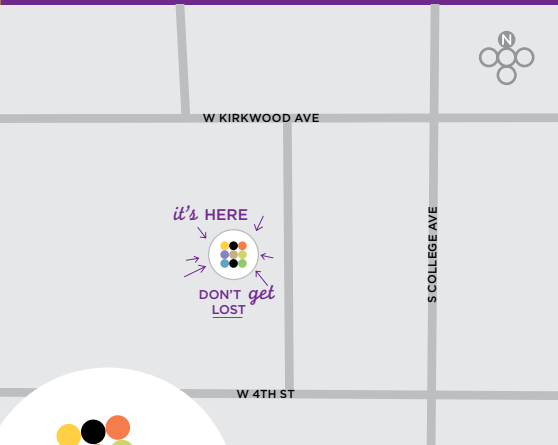

HYATT PLACE BLOOMINGTON

217 West Kirkwood Avenue
Bloomington, IN 47404, USA
P 812 339 5950
F 812 339 5930
hyattplacebloomington.com

TRANSPORTATION

- From Indianapolis International Airport (IND): Northwest to Weir Cook Memorial Drive. Left onto I-465/I-74 East. Exit 4 to IN-37 South toward Harding Street, turn right. Follow IN-37 South for 42 miles. Exit IN-45N/IN-46E towards Bloomington. Turn right onto North College Avenue and then right onto West Kirkwood Avenue. Hotel will be on the left.
- From Monroe County Airport (BMG): Left on Kirby Road. After 1 mile, Kirby Road ends at Highway 48/3rd Street. Turn Left. Follow West 3rd Street and continue onto South Adams Street by staying left. Turn right onto West Kirkwood Avenue.