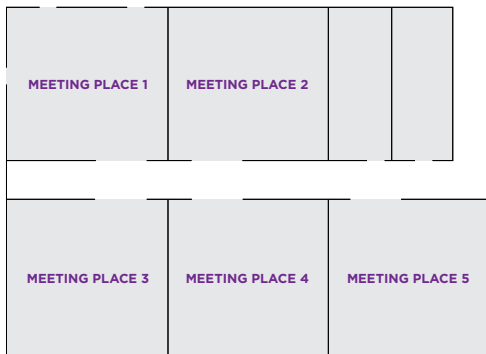

THE *perfect* MEETING NEEDS THE *perfect* PLACE

ROOM DIMENSIONS & CAPACITIES

ROOM NAME	ROOM DIMENSIONS L X W X H / METERS	SQUARE FT METERS	BANQUET	CLASSROOM	THEATRE	BOARDROOM	U-SHAPE	H-SQUARE	RECEPTION
MEETING PLACE 1	27' X 22' X 8' 8.2M X 6.7M X 2.4M	583 177.7	40	30	55	28	26	28	45
MEETING PLACE 2	27.3' X 22' X 8' 8.3M X 6.7M X 2.4M	600 182.9	40	30	55	28	26	28	45
MEETING PLACE 3	27' X 22' X 8' 8.2M X 6.7M X 2.4M	607 185	40	30	55	28	26	28	45
MEETING PLACE 4	27' X 22' X 8' 8.2M X 6.7M X 2.4M	580 176.8	40	30	55	28	26	28	45
MEETING PLACE 5	27' X 22' X 8' 8.2M X 6.7M X 2.4M	616 187.8	40	30	55	28	26	28	45