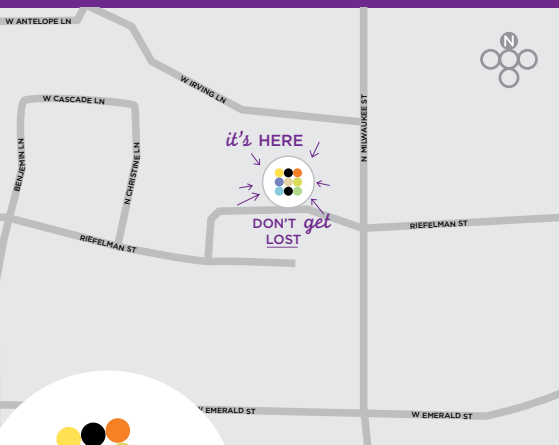

HYATT PLACE BOISE TOWNE SQUARE

925 North Milwaukee Street

Boise, Idaho, USA

P 208 375 1200

F 208 375 2900

boisetownesquaremall.place.hyatt.com

TRANSPORTATION

- From Boise Municipal Airport: 10 min by car
- From I-84: Franklin Exit to Franklin Road, Turn left to Milwaukee 1/4 mile, North Milwaukee 1 mile to hotel