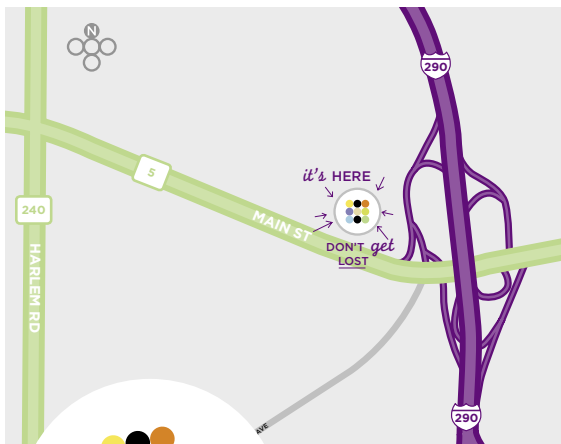

HYATT PLACE BUFFALO/AMHERST

5020 Main Street
Amherst, NY 14226, USA
P 716 839 4040
F 716 839 4041
hyattplacebuffaloamherst.com

TRANSPORTATION

- Centrally located off I-290 and NY Thruway
- Exit 50 to NY 5 W Main Street, Exit 7A from I-290W
- Hotel is on the right

hyattplace.com