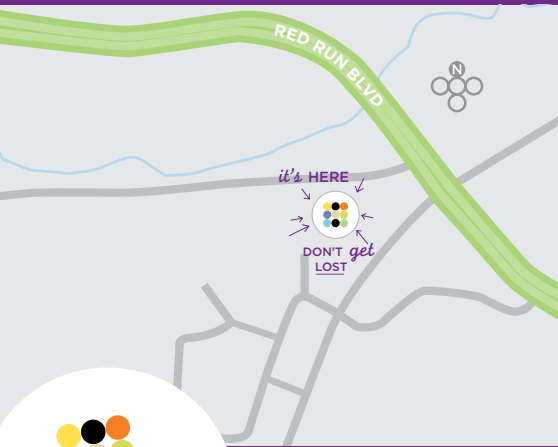

HYATT
PLACE®

hyattplace.com

HYATT PLACE BALTIMORE/OWINGS MILLS

4730 Painters Mill Road

Owings Mills, MD 21117, USA

P 410 998 3630

F 410 998 3631

baltimoreowingsmills.place.hyatt.com

TRANSPORTATION

- From Baltimore Washington Thurgood Marshall Airport: 25 minutes by car
- From Baltimore Inner Harbor: 27 minutes by car

888 HYATT HP
(888 492 8847)