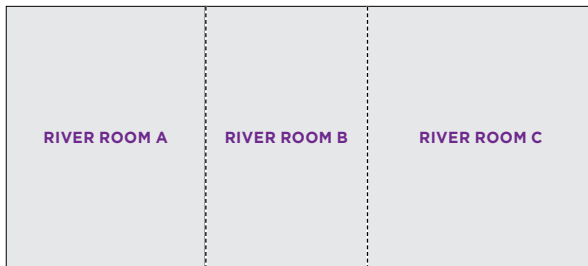

ROOMY ROOMS

- 212 guestrooms
- Hyatt Grand Bed®
- Swiveling 42" flat screen HDTV
- Hyatt Plug Panel™ (in select guestrooms)
- Cozy Corner is the perfect place to sit back and relax (sofa sleeper in all guestrooms)
- Mini-fridge and single-serve coffeemaker
- KenetMD™ luxury skin and hair care amenities
- Separate workspace

THE *perfect* MEETING NEEDS THE *perfect* PLACE

ROOM DIMENSIONS & CAPACITIES

ROOM NAME	ROOM DIMENSIONS L X W X H / METERS	SQUARE FEET METERS	 CLASSROOM	 THEATER	 CONFERENCE	 U-SHAPE	 H-SQUARE	 ROUNDS
CLARK ROOM	26' X 27' 7.9M X 8.2M	702 214	36	60	22	22	26	40
RIVER ROOM A	29' X 22' 8.8M X 6.7M	618 188.4	32	45	21	21	26	40
RIVER ROOM B	29' X 18' 8.8M X 5.5M	528 160.9	20	40	18	18	22	30
RIVER ROOM C	29' X 25' 8.8M X 7.6M	773 235.6	35	80	22	28	36	40
RIVER ROOM AB	29' X 40' 8.8M X 12.2M	1146 349.3	60	120	28	45	50	90
RIVER ROOM BC	29' X 47' 8.8M X 14.3M	1301 396.5	60	120	28	45	50	90
RIVER ROOM	29' X 65' 8.8M X 19.8M	1919 584.9	120	200	46	63	70	170