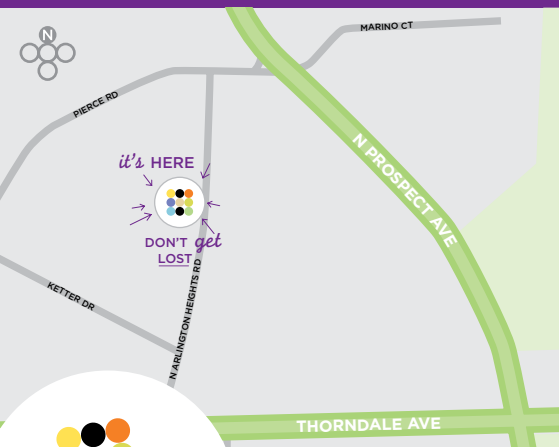

HYATT
PLACE®

hyattplace.com

HYATT PLACE ITASCA

1150 North Arlington Heights Road

Itasca, IL 60143, USA

P 630 875 1400

F 630 875 9756

hyattplaceitasca.com

TRANSPORTATION

- 11.5 Miles from O'Hare International Airport
- 35 Minutes from Downtown Chicago
- 1.5 Miles from 290 & 355 Expressways

888 HYATT HP
(888 492 8847)