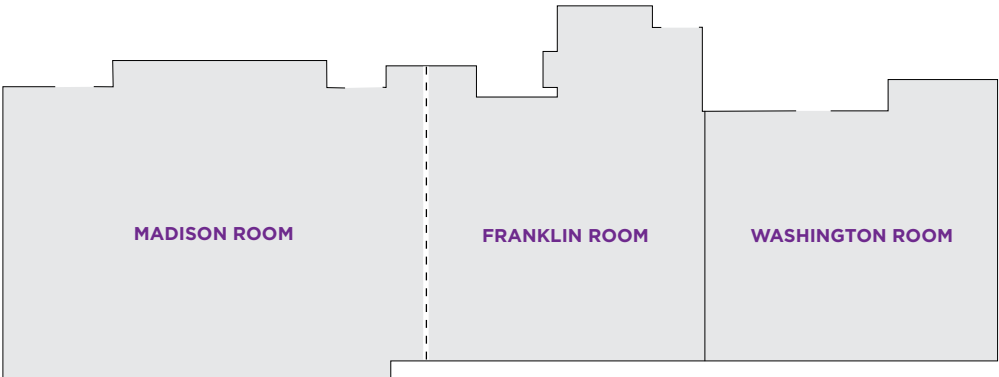

ROOMY ROOMS

- 206 guestrooms
- Hyatt Grand Bed®
- Swiveling 42" flat screen HDTV
- Hyatt Plug Panel™ (in select guestrooms)
- Cozy Corner is the perfect place to sit back and relax (sofa sleeper in all guestrooms)
- Mini-fridge and single-serve coffeemaker
- KenetMD™ luxury skin and hair care amenities
- Separate workspace
- In-room safe

THE *perfect* MEETING NEEDS THE *perfect* PLACE

ROOM DIMENSIONS & CAPACITIES

ROOM NAME	ROOM DIMENSIONS L X W X H / METERS	SQUARE FEET METERS					
			CLASSROOM	THEATER	CONFERENCE	U-SHAPE	BANQUET
MADISON AND FRANKLIN	24' X 57' 7.3M X 17.4M	1,630 496.8	50	80	36	32	72
MADISON	24' X 33' 7.3M X 10.1M	931 283.8	30	50	24	20	40
FRANKLIN	24' X 24' 7.3M X 7.3M	699 213.1	18	30	20	16	32
WASHINGTON	21' X 25' 6.4M X 7.6M	664 202.4	18	30	20	16	32