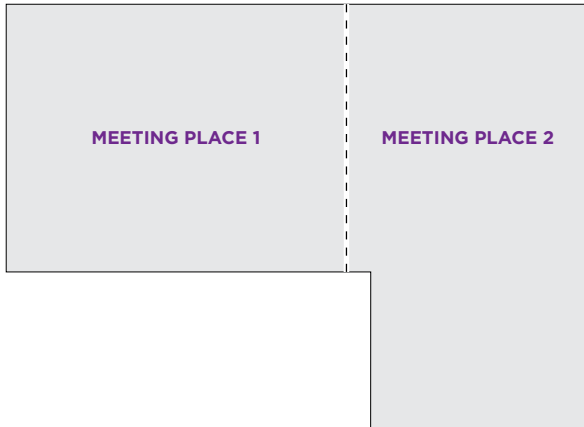

THE *perfect* MEETING NEEDS THE *perfect* PLACE

ROOM DIMENSIONS & CAPACITIES

ROOM NAME	ROOM DIMENSIONS L X W X H / METERS	SQUARE FEET METERS						
			CLASSROOM	THEATER	CONFERENCE	U-SHAPE	BANQUET	H-SQUARE
MEETING PLACE 1	23' X 23' 7M X 7M	500 152	28	35	16	10	20	14
MEETING PLACE 2	26' X 27' 3.7M X 9.2M	420 128	18	20	10	8	10	12
MEETING PLACE 1 & 2	52' X 27' 10.7M X 16.2M	920 280	35	75	20	25	25	20