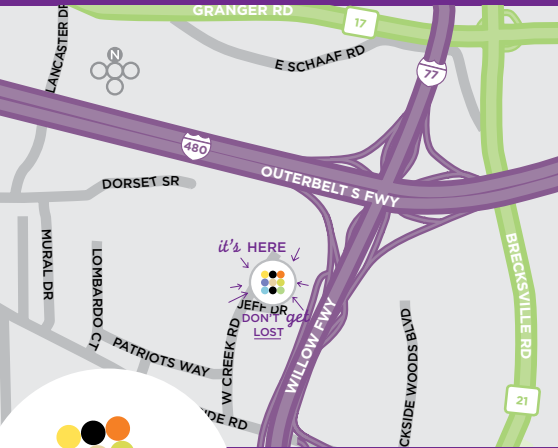

HYATT PLACE CLEVELAND/INDEPENDENCE

6025 Jefferson Drive
Independence, OH 44131, USA
P 216 328 1060
F 216 328 1071
hyattplaceindependence.com

TRANSPORTATION

- From Cleveland Hopkins International Airport: 12 min by car
- From Downtown Cleveland: 10 min by car
- From Akron: 30 min by car

HYATT
PLACE®

hyattplace.com

888 HYATT HP
(888 492 8847)