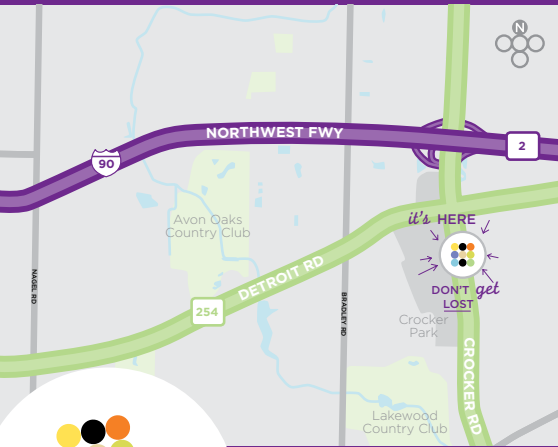

HYATT
PLACE®

hyattplace.com

HYATT PLACE CLEVELAND/ WESTLAKE/CROCKER PARK

2020 Crocker Road
Westlake OH 44145, USA
P 440 871 3100
F 440 871 3102
hyattplaceclevelandwestlake.com

TRANSPORTATION

- From Cleveland Hopkins Airport:
  15 min by car
- From Downtown Cleveland: 20 min by car
- From Cedar Point: 55 min by car

888 HYATT HP
(888 492 8847)