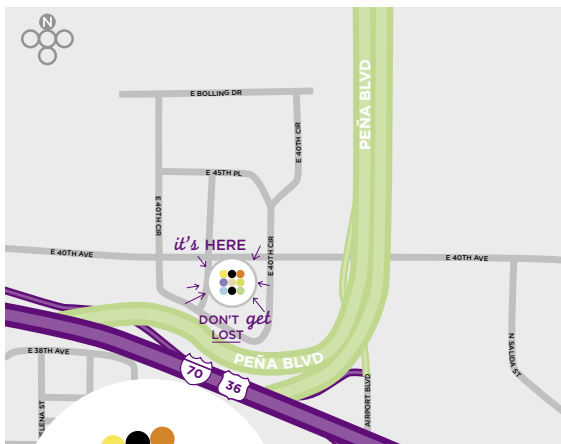

- 16th Street Mall, 14.2 miles

- Free shuttle service offered within a 3-mile radius, every day from 4:00 a.m. to 12:00 a.m.
- Odds & Ends offers a menu of must-have items for guests to buy, borrow or enjoy for free

TO FIND OUT MORE ABOUT PLANNING YOUR NEXT EVENT, CALL 303 371 0700

HYATT PLACE DENVER AIRPORT

16250 East 40th Avenue
Aurora, CO 80011, USA
P 303 371 0700
F 303 371 2223
denverairport.place.hyatt.com

TRANSPORTATION

- From University of Colorado/Children's Hospital: 15 min by car
- From Downtown Denver: 25 min by car
- From Denver International Airport: 20 min by car

hyattplace.com