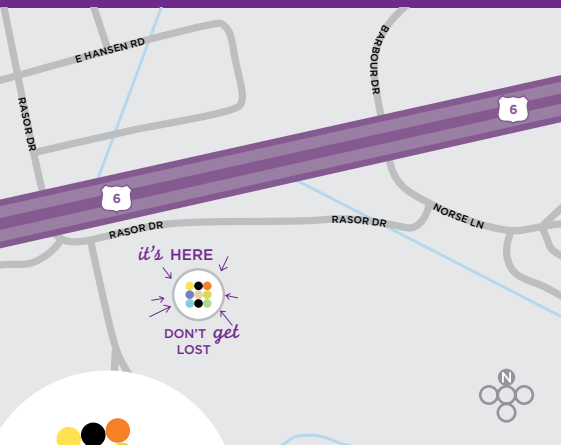

HYATT PLACE KEYSTONE

P.O. Box 38 (K-66)
23044 US Highway 6
Keystone, CO 80435, USA
P 970 455 8631
F 970 368 6027
hyattplacekeystone.com

TRANSPORTATION

- From Denver International Airport:
  2 hours by car
- From Eagle County Regional Airport/
  Eagle Vail Airport: 1 hour 15 min by car

HYATT
PLACE®

hyattplace.com

888 HYATT HP
(888 492 8847)