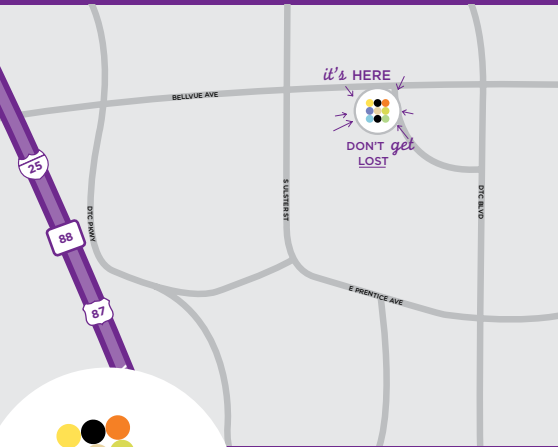

HYATT
PLACE®

hyattplace.com

HYATT PLACE DENVER TECH CENTER

8300 E. Crescent Parkway
Greenwood Village, CO 80111, USA
P 303 804 0700
F 303 804 0712
hyattplacedenvertechcenter.com

TRANSPORTATION

- From Denver International Airport/35 min by car
- From Denver City Center/15 minutes by car
- From I-25/ 2 Minutes by car

888 HYATT HP
(888 492 8847)