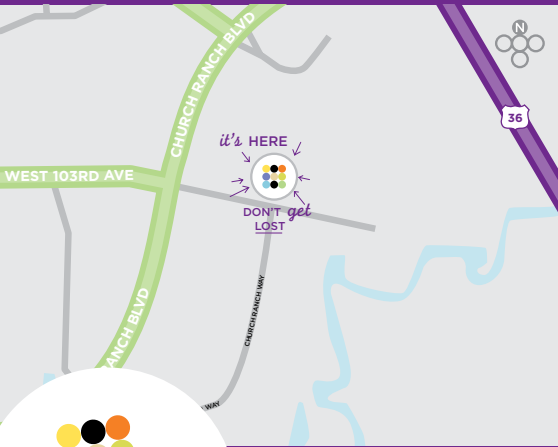

TO FIND OUT MORE ABOUT PLANNING YOUR NEXT EVENT, CALL 303 464 1997

HYATT PLACE DENVER/WESTMINSTER

6865 West 103rd Avenue
Westminster, CO 80021, USA

P 303 464 1997

F 303 464 1942

denverwestminster.place.hyatt.com

TRANSPORTATION

- From Denver International Airport: 45 min by car
- From Rocky Mountain Metropolitan Airport: 5 min by car
- From RTD Light Rail: 10 min by car

HYATT
PLACE®

hyattplace.com

888 HYATT HP
(888 492 8847)