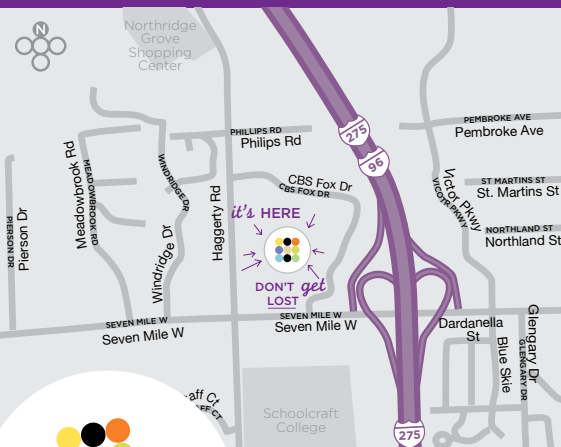

hyattplace.com

HYATT PLACE DETROIT/LIVONIA

19300 Haggerty Road
Livonia, MI 48152, USA
P 734 953 9224
F 734 953 9225
hyattplacelivonia.com

TRANSPORTATION

- From I-275 North: Take Exit 169A (7-mile Road). Travel West to Haggerty Road. Turn right, the hotel is on the right.
- Downtown Detroit or Windsor: Take 96 West to I-275 North. Take Exit 169A (7-Mile Road). Travel West to Haggerty Road. Turn right, the hotel is on the right.

888 HYATT HP
(888 492 8847)

DETZL PT-0000 1118