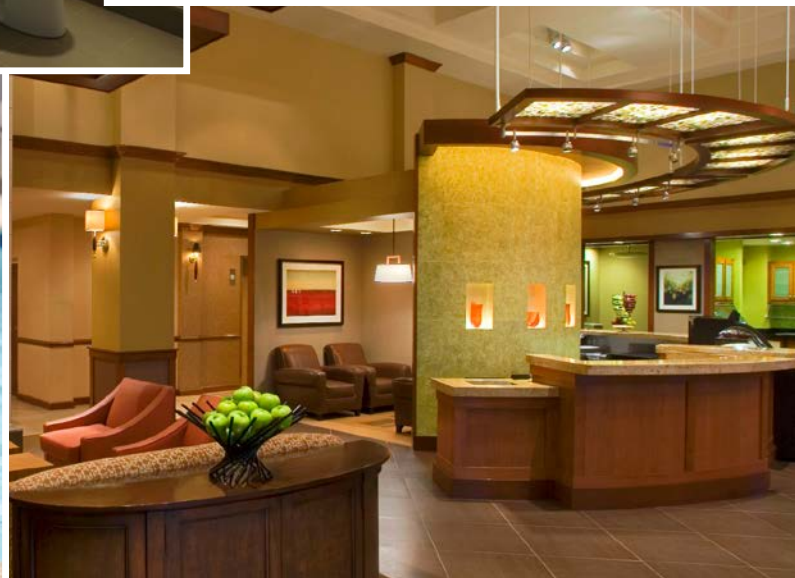

WELCOME
TO A
different
PLACE[®]

WHAT MAKES HYATT PLACE®

A *different* PLACE

YOUR GUIDE TO *all things* HYATT PLACE

HYATT PLACE DALLAS PARK/CENTRAL

HOTEL FEATURES

- Gallery Hosts available 24/7
- Free Wi-Fi and remote printing everywhere
- Express checkout at noon
- Free public computers with high-speed Internet access in the Gallery
- 24-hour StayFit Gym featuring cardio equipment with LCD touchscreens
- Smoke-free hotel
- Complimentary gated parking
- Free shuttle service offered within a 3 mile radius, every day from 7:00 a.m.–9:00 p.m.
- Outdoor pool
- Odds & Ends offers a menu of must-have items for guests to buy, borrow or enjoy for free

ROOMY ROOMS

- 126 guestrooms
- Hyatt Grand Bed®
- Swiveling 42" flat screen HDTV
- Hyatt Plug Panel™ (in select guestrooms)
- Cozy Corner is the perfect place to sit back and relax (sofa sleeper in all guestrooms)
- Mini-fridge and single-serve coffeemaker
- KenetMD™ luxury skin and hair care amenities
- Separate workspace

24/7 EAT & DRINK

- Gallery Kitchen Breakfast always has plenty to choose from with hot breakfast items at participating locations, fresh fruit and more
Weekdays 6:30–9:30 a.m.
Weekends 7:00–10:00 a.m.
- 24/7 Gallery Menu offers freshly prepared meals any time day or night
- 24/7 Gallery Market offers perfectly packaged grab 'n go items, from snacks and sandwiches to pastries and sweets
- Coffee to Cocktails Bar offers specialty beverages made with Starbucks® espresso roast and a variety of premium beers, wines & cocktails