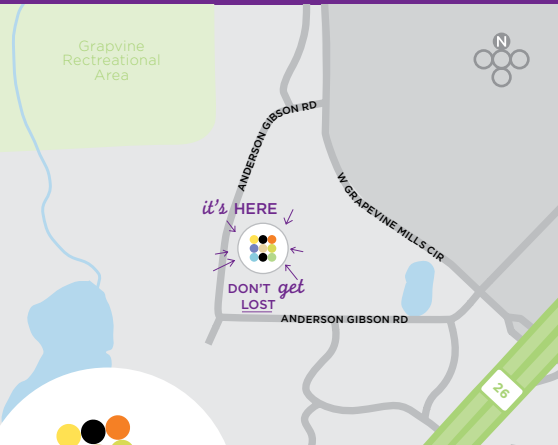

**HYATT
PLACE®**

hyattplace.com

HYATT PLACE DALLAS/GRAPEVINE

2220 Grapevine Mills Circle West
Grapevine, TX 76051, USA
P 972 691 1199
F 972 691 3596
hyattplacedallasgrapevine.com

TRANSPORTATION

- From DFW International Airport: 15 minutes by car
- From Historic Downtown Grapevine: 10 minutes by car
- From Highway 121: 2 minutes by car

**888 HYATT HP
(888 492 8847)**